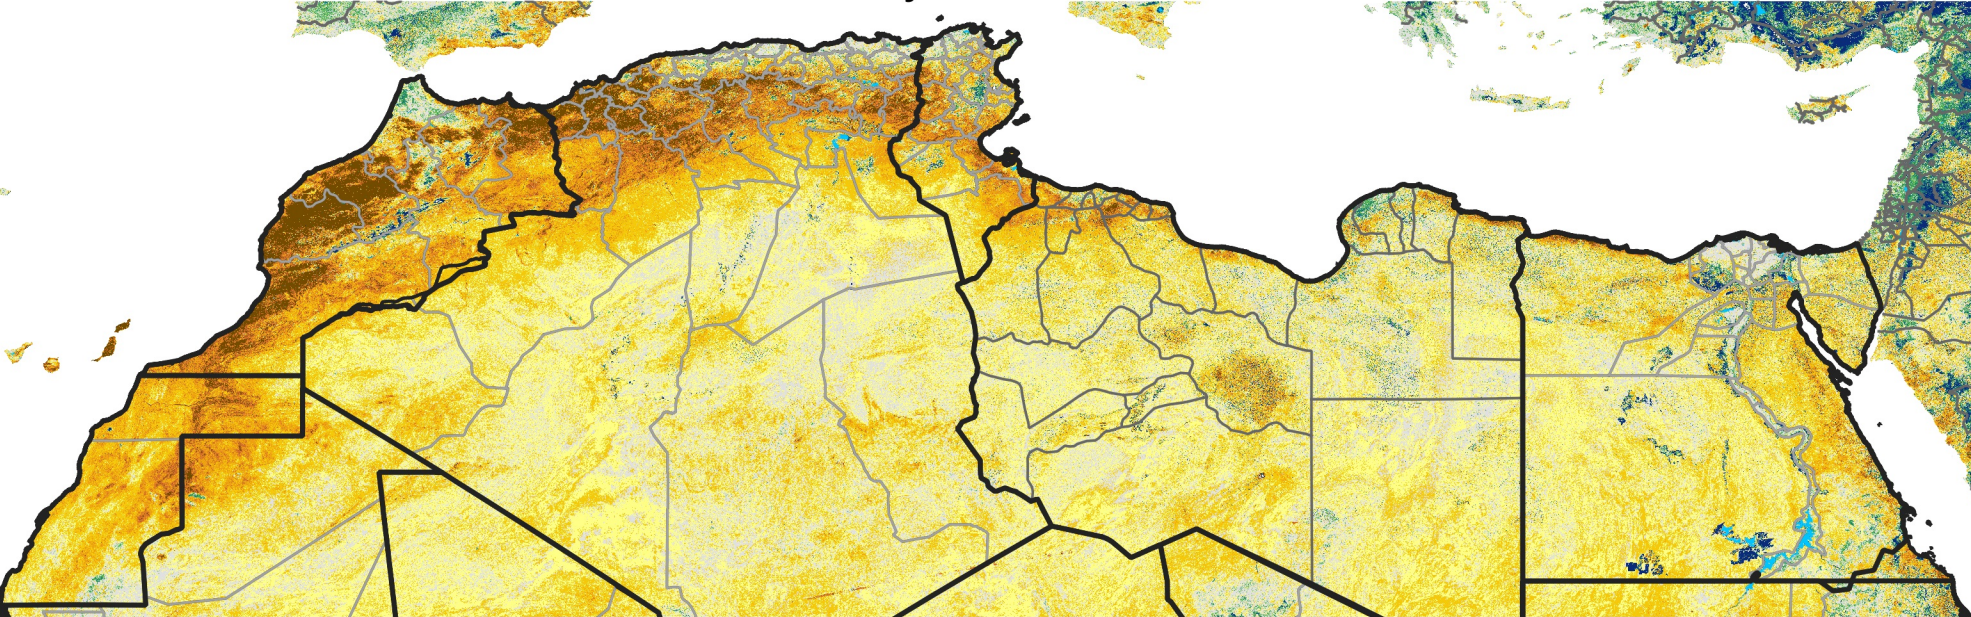

North Africa Percent of Mean NDVI

2024 / Mean (2012 - 2021)
Period 07 / Jan 26 - Feb 05, 2024

Percent of Normal