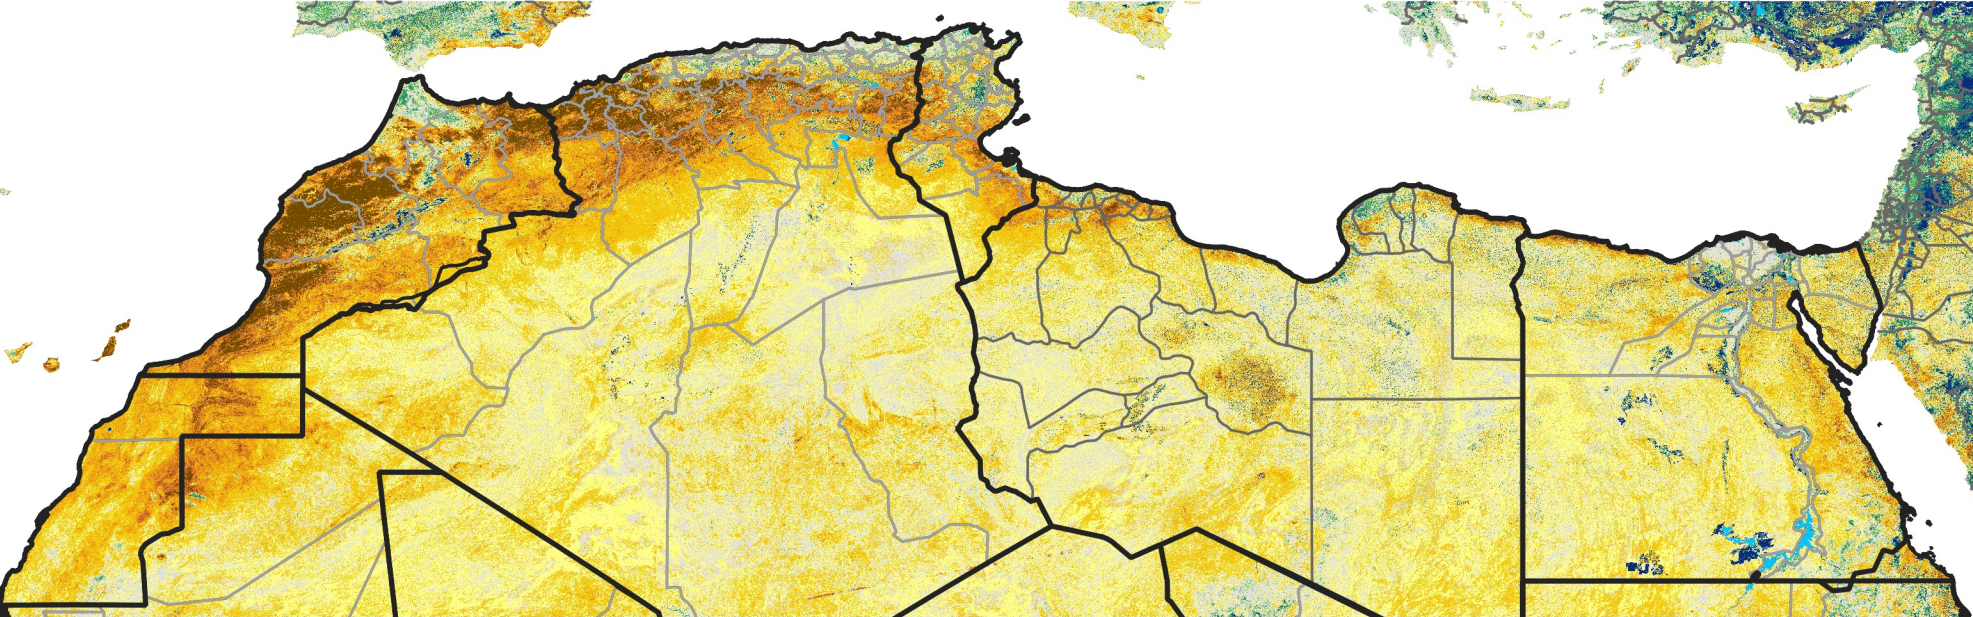

North Africa Percent of Mean NDVI

2024 / Mean (2012 - 2021)
Period 09 / Feb 06 - 15, 2024

Percent of Normal