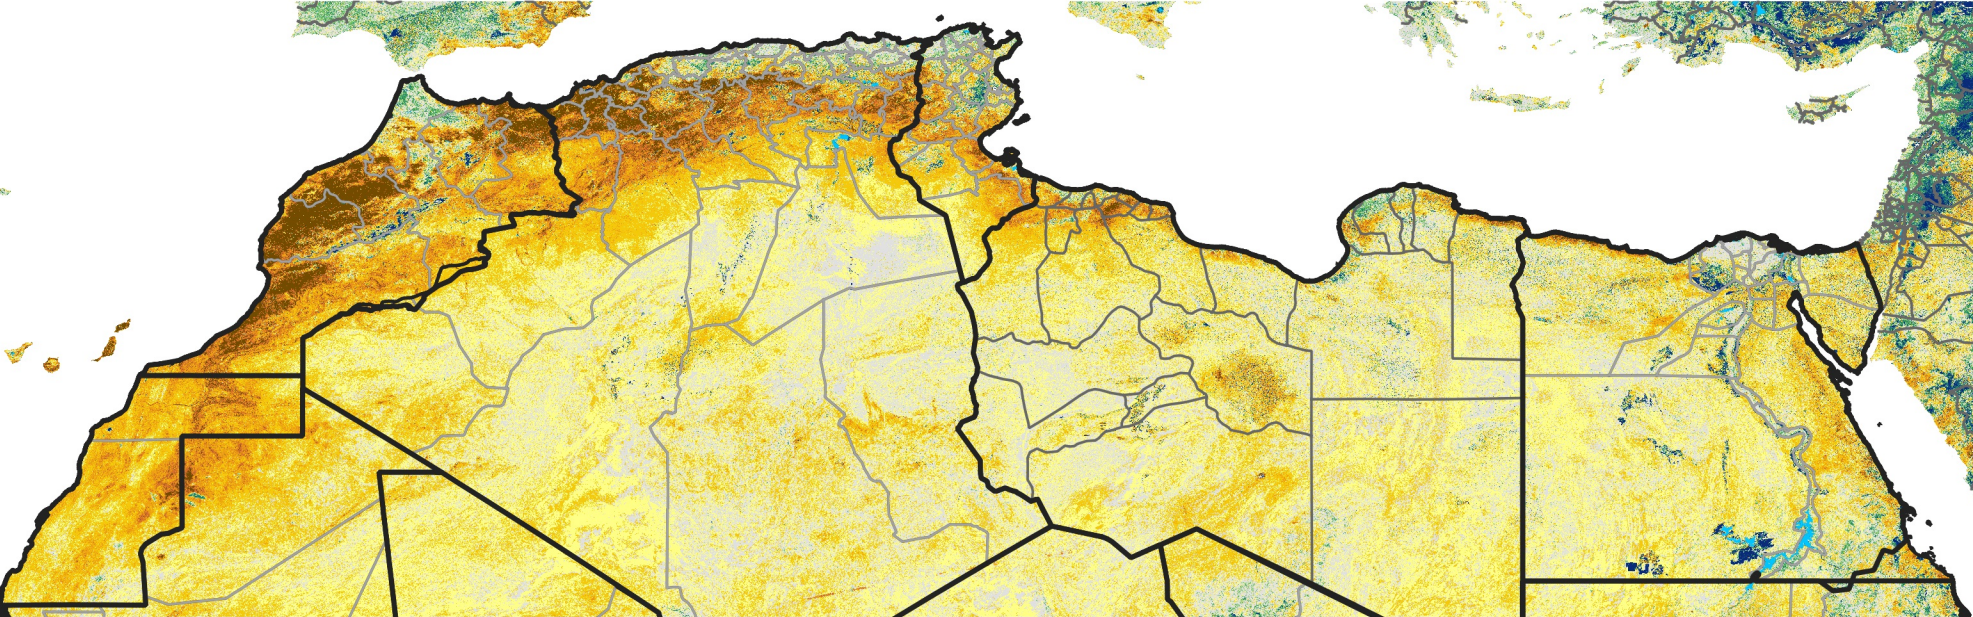

# North Africa Percent of Mean NDVI

2024 / Mean (2012 - 2021)  
Period 11 / Feb 16 - 25, 2024