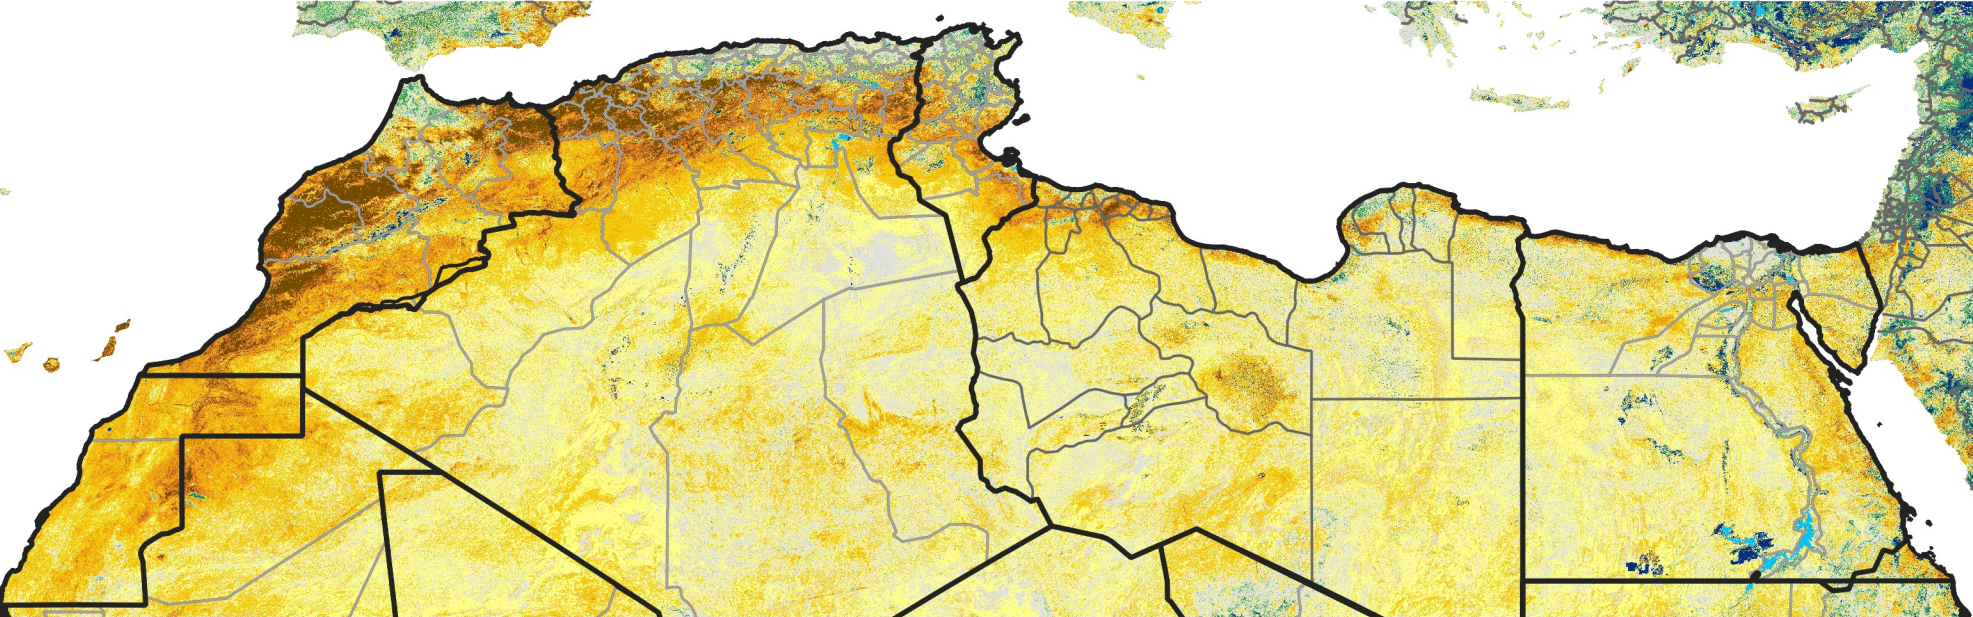

# North Africa Percent of Mean NDVI

2024 / Mean (2012 - 2021)  
Period 12 / Feb 21 - 29, 2024