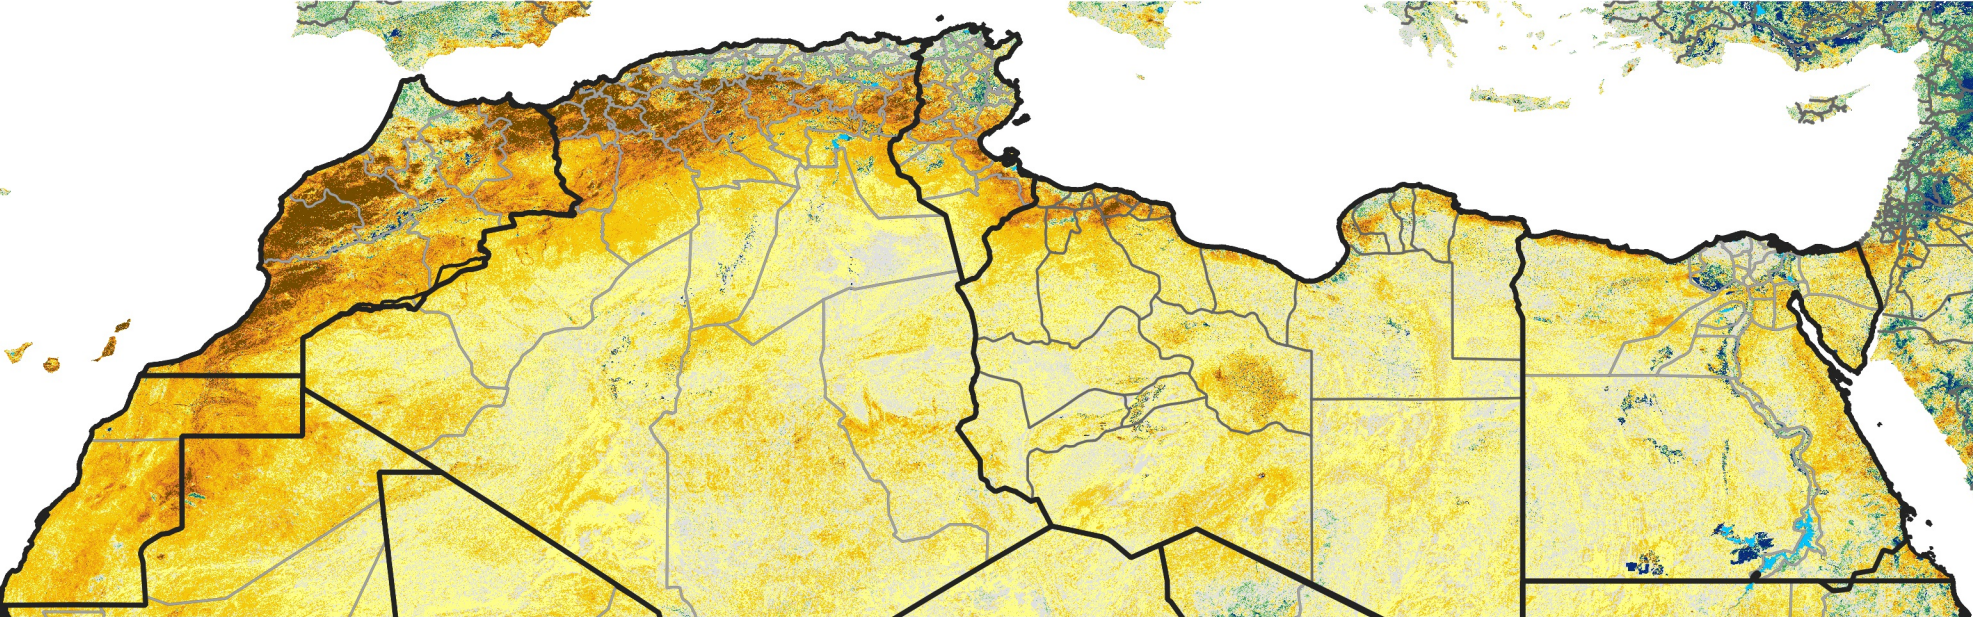

North Africa Percent of Mean NDVI

2024 / Mean (2012 - 2021)
Period 13 / Feb 26 - Mar 05, 2024

Percent of Normal