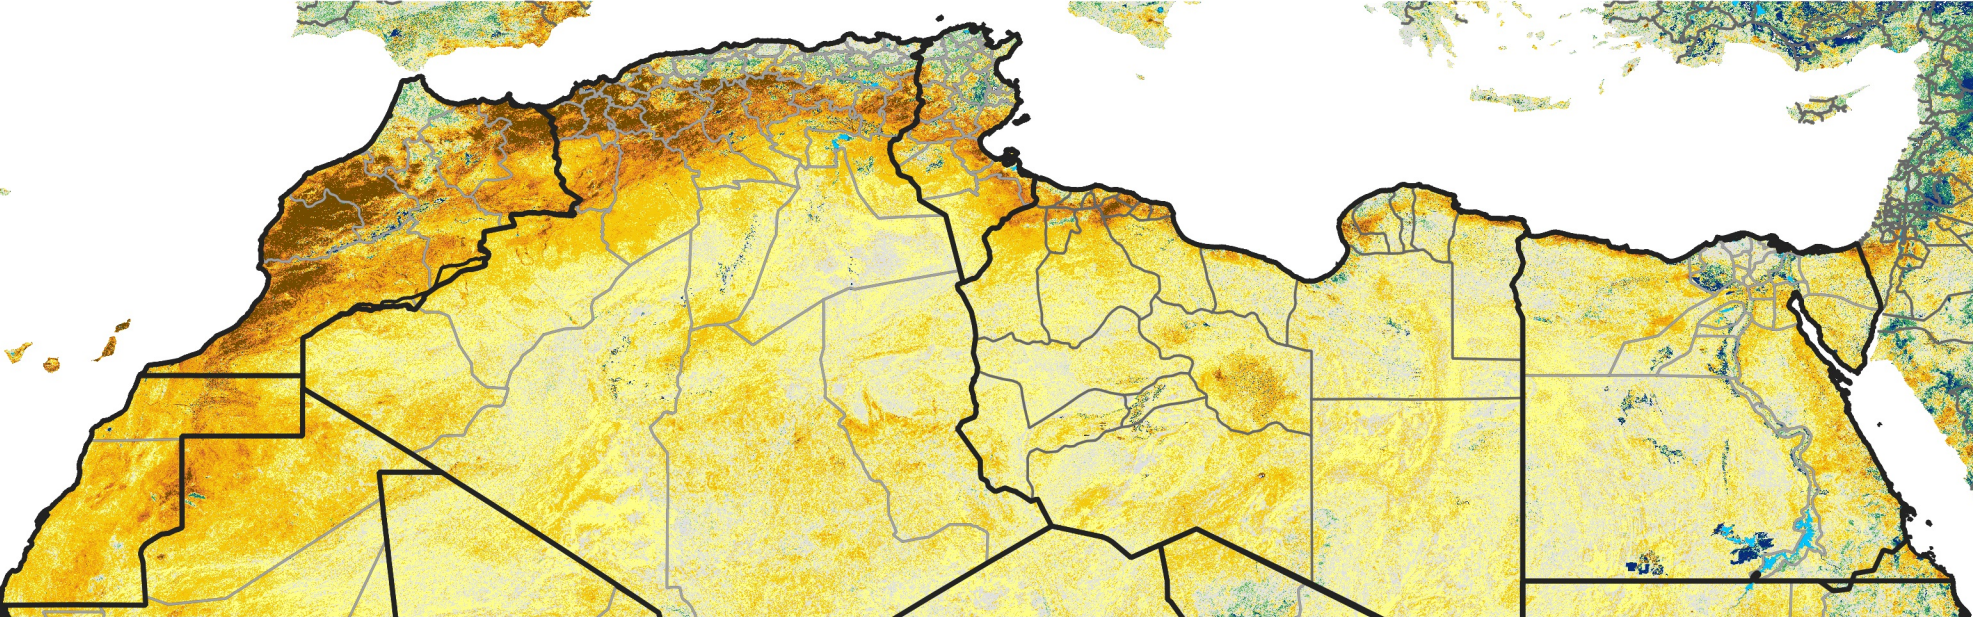

North Africa Percent of Mean NDVI

2024 / Mean (2012 - 2021)
Period 14 / Mar 01 - 10, 2024

Percent of Normal