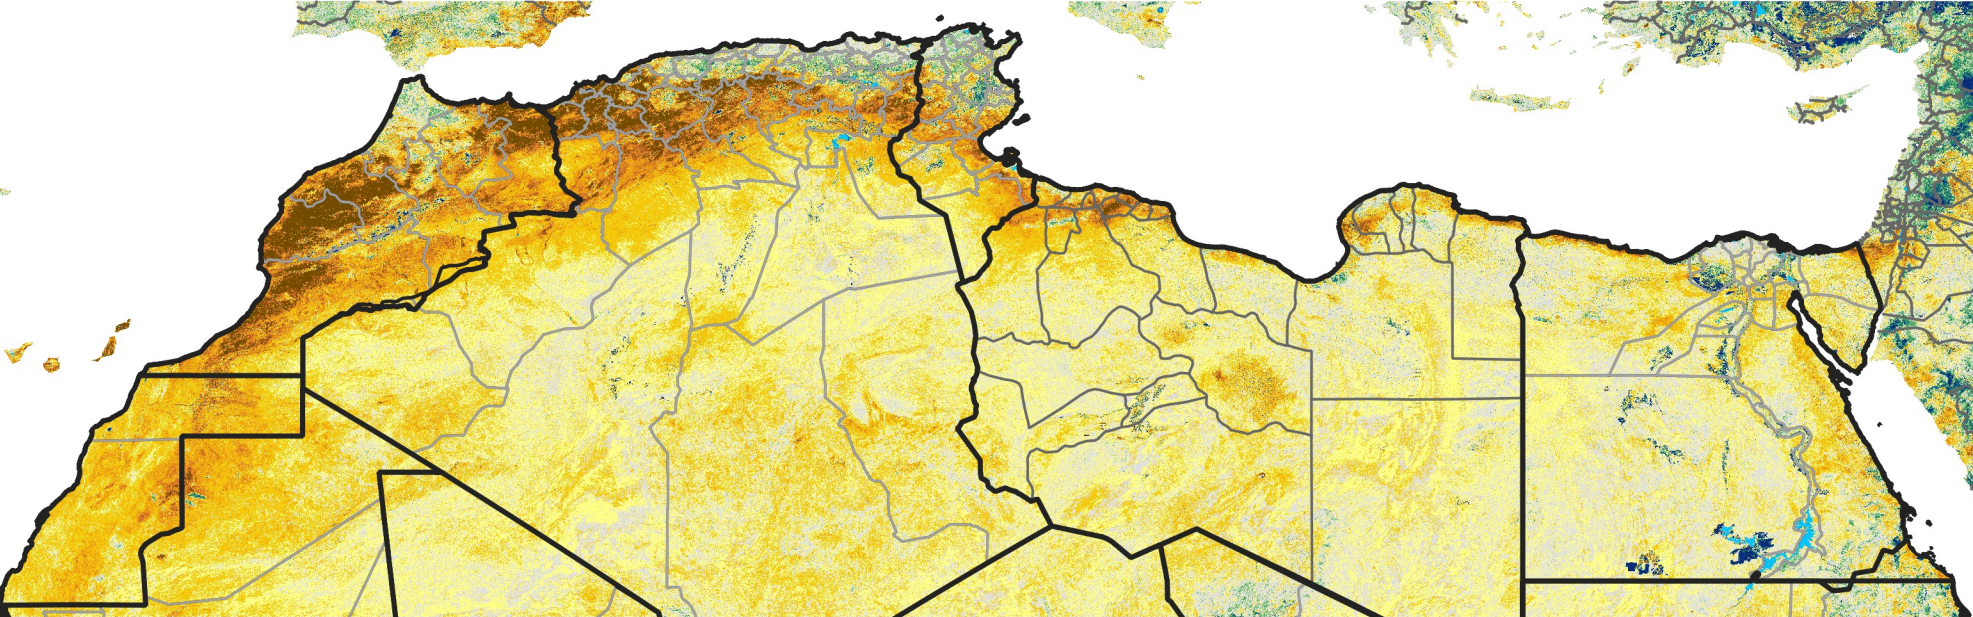

North Africa Percent of Mean NDVI

2024 / Mean (2012 - 2021)
Period 15 / Mar 06 - 15, 2024

Percent of Normal