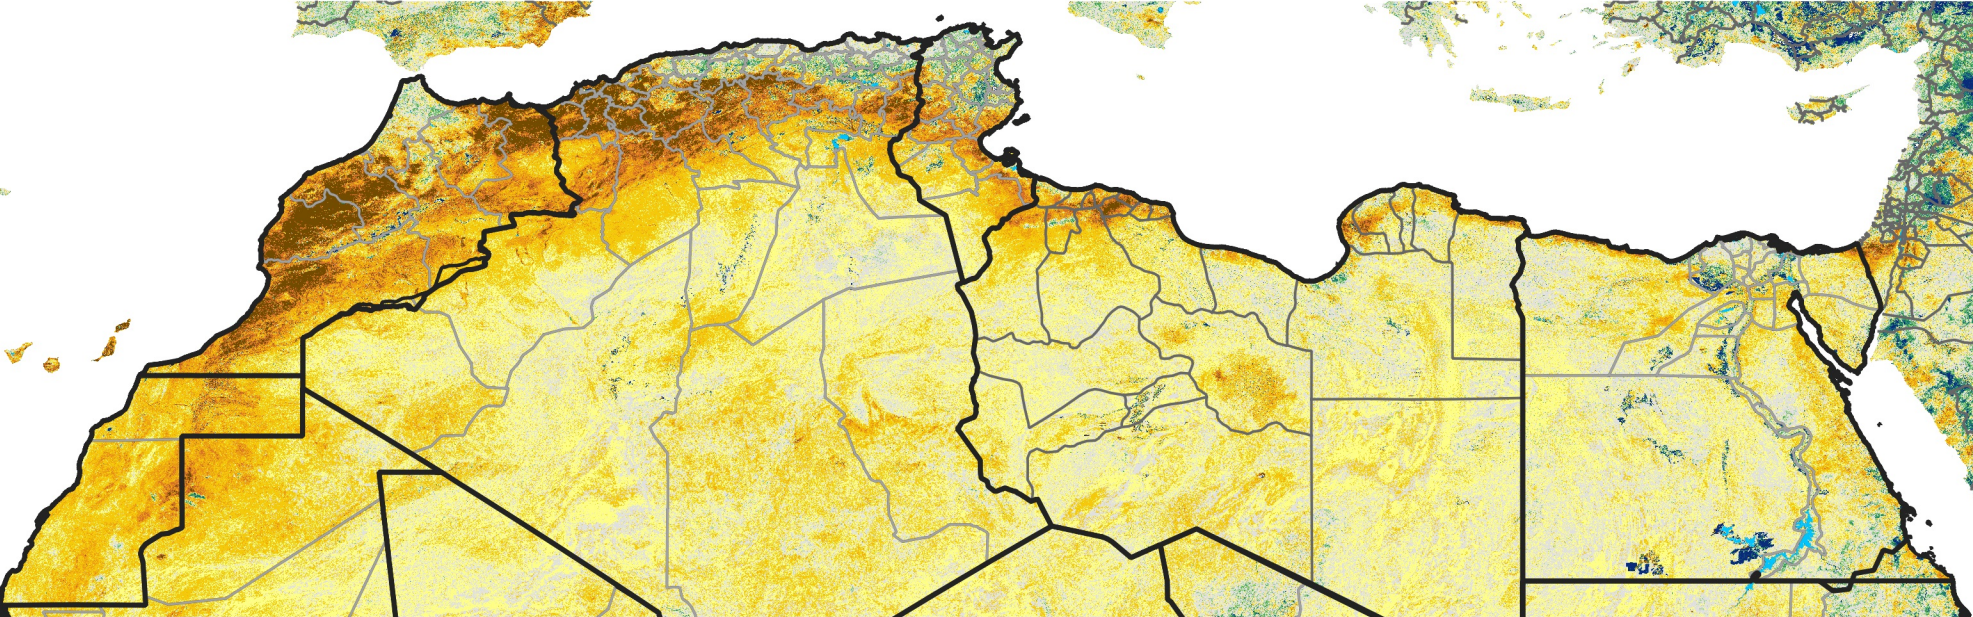

North Africa Percent of Mean NDVI

2024 / Mean (2012 - 2021)
Period 16 / Mar 11 - 20, 2024

Percent of Normal