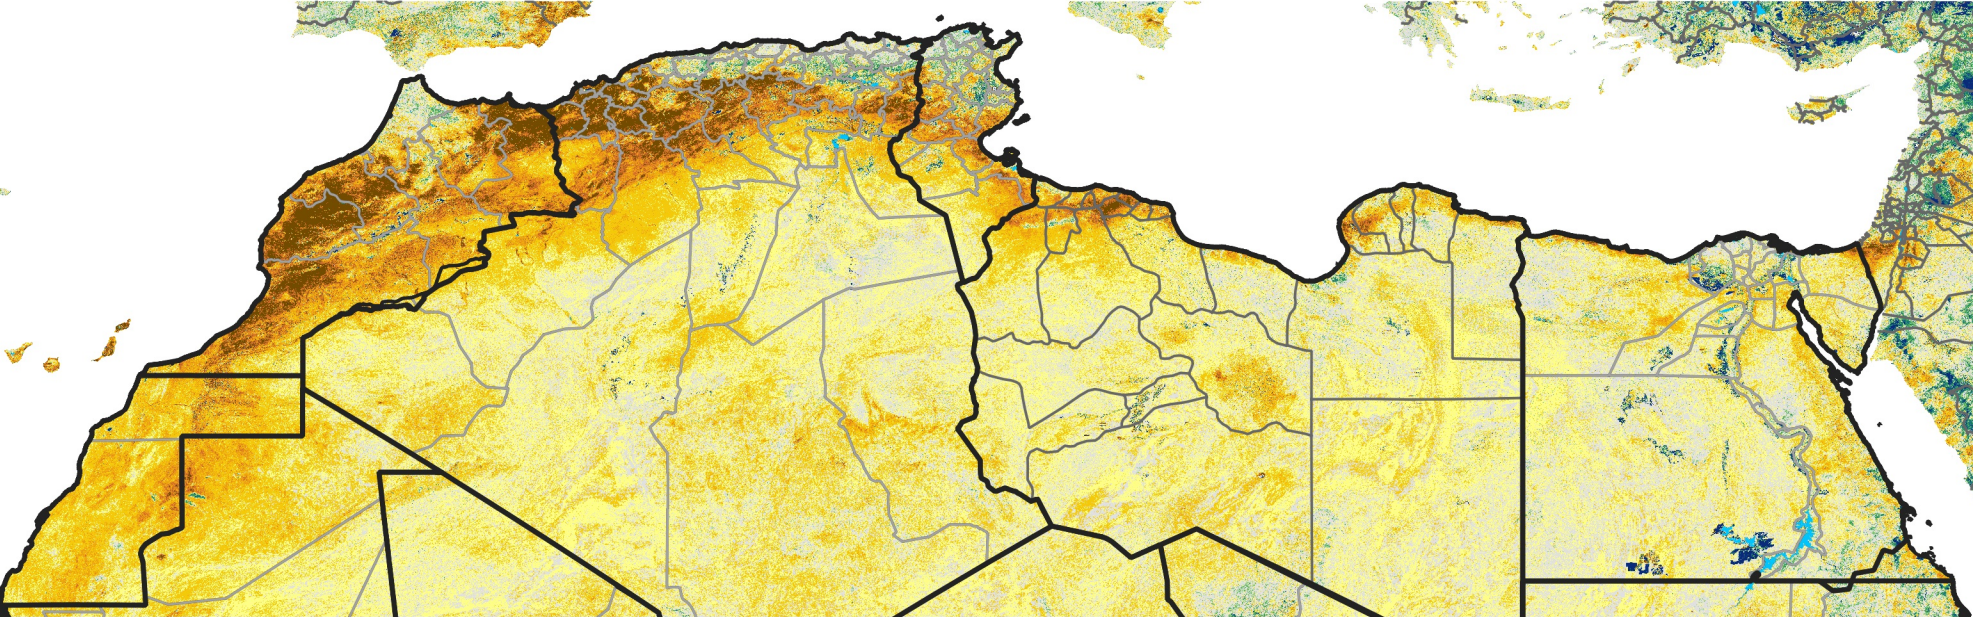

North Africa Percent of Mean NDVI

2024 / Mean (2012 - 2021)
Period 17 / Mar 16 - 25, 2024

Percent of Normal