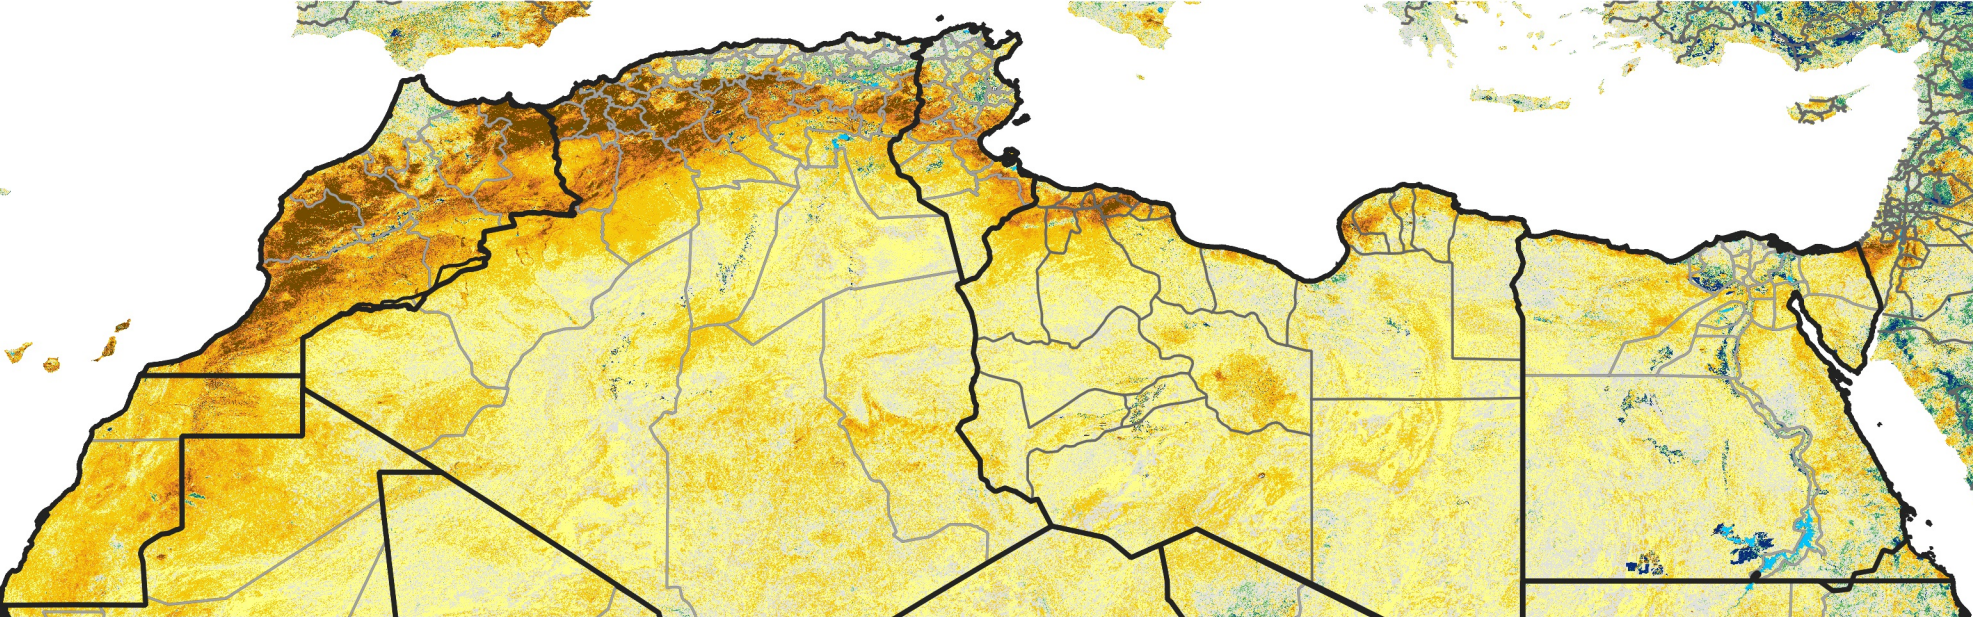

North Africa Percent of Mean NDVI

2024 / Mean (2012 - 2021)
Period 18 / Mar 21 - 31, 2024

Percent of Normal