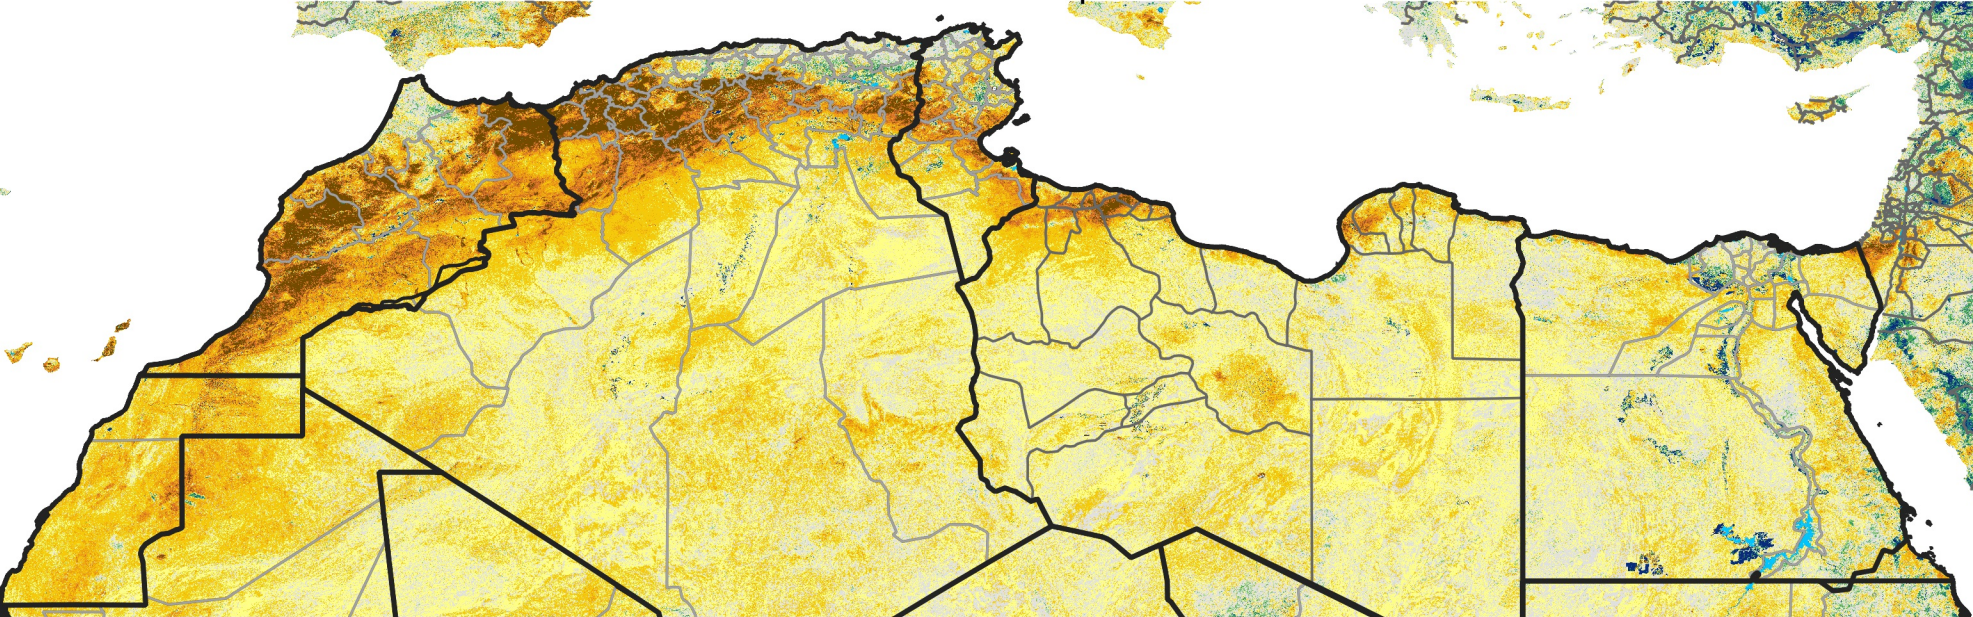

# North Africa Percent of Mean NDVI

2024 / Mean (2012 - 2021)  
Period 19 / Mar 26 - Apr 05, 2024