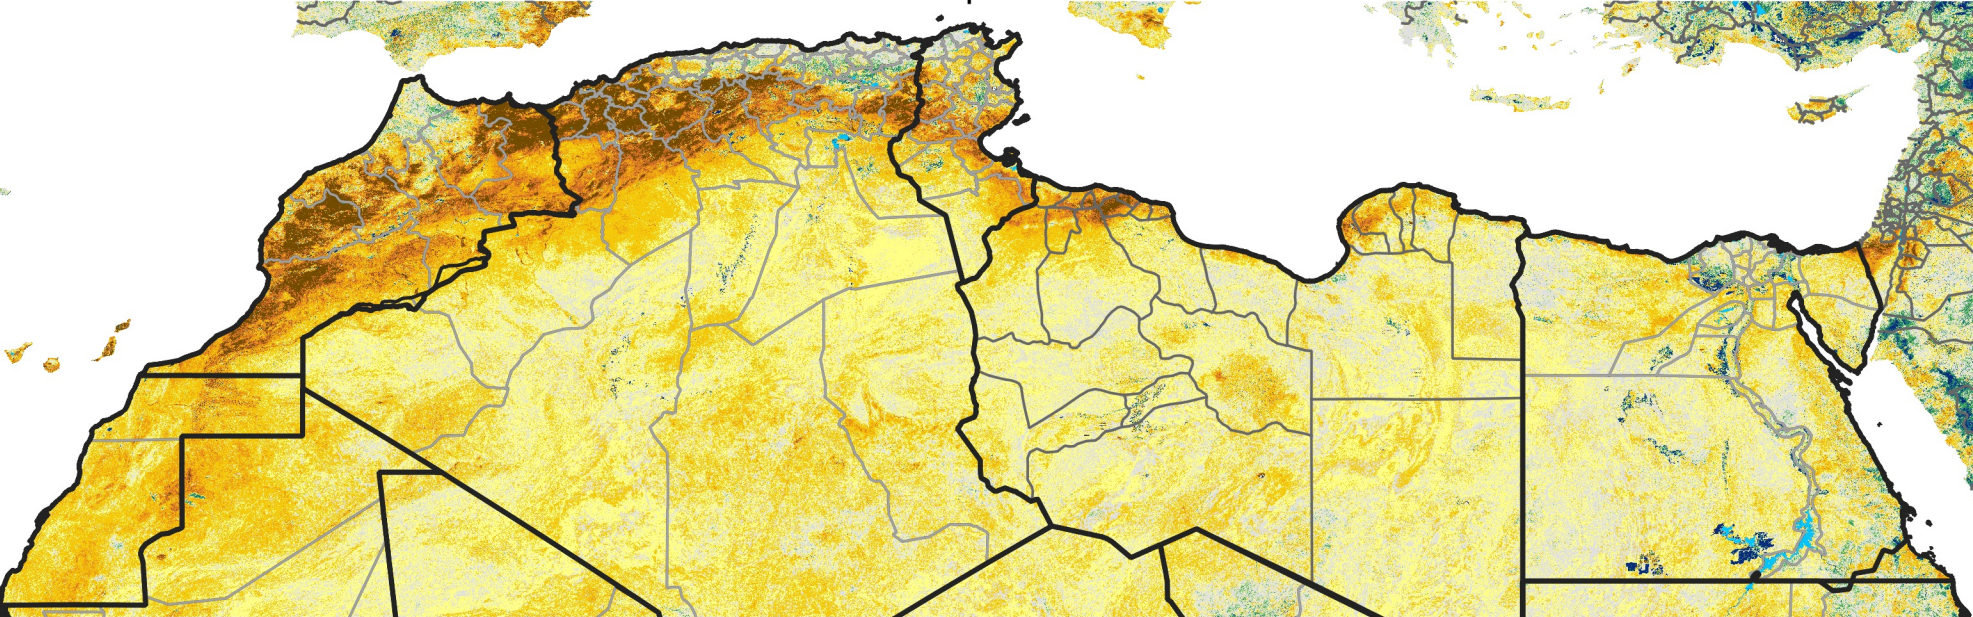

North Africa Percent of Mean NDVI

2024 / Mean (2012 - 2021)
Period 20 / Apr 01 - 10, 2024

Percent of Normal