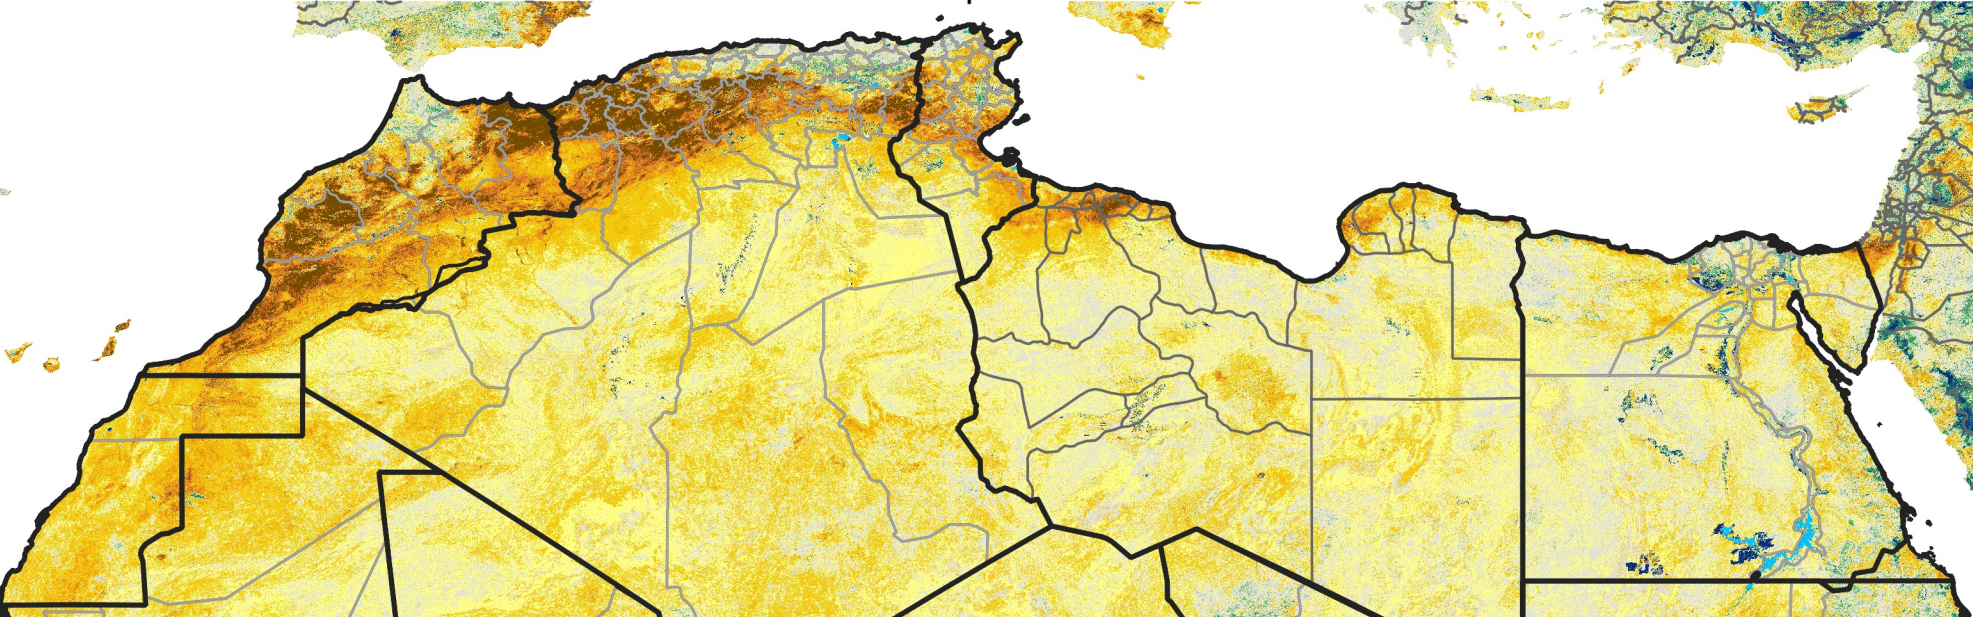

North Africa Percent of Mean NDVI

2024 / Mean (2012 - 2021)
Period 21 / Apr 06 - 15, 2024

Percent of Normal