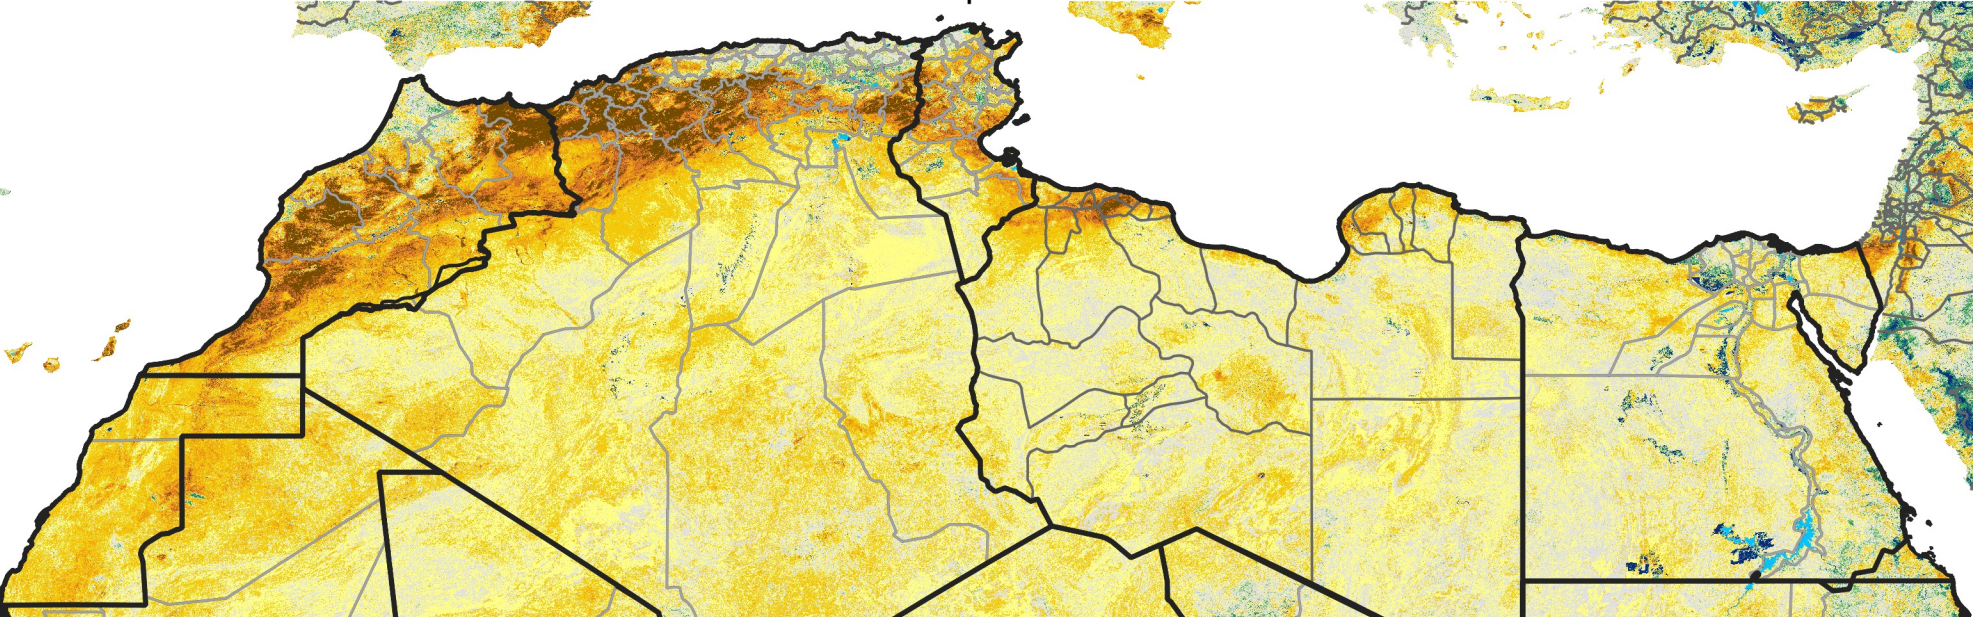

# North Africa Percent of Mean NDVI

2024 / Mean (2012 - 2021)  
Period 22 / Apr 11 - 20, 2024