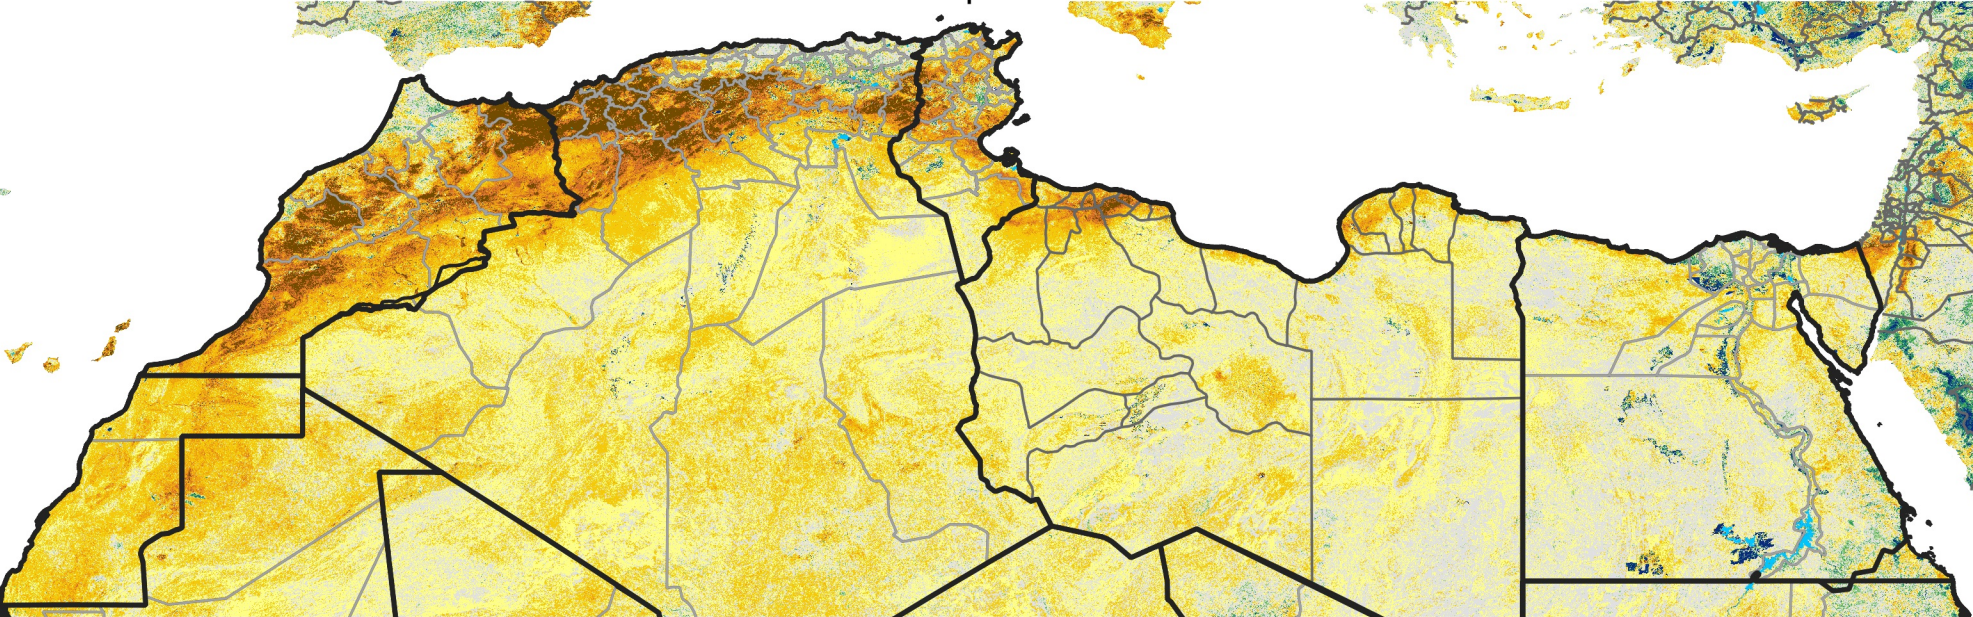

North Africa Percent of Mean NDVI

2024 / Mean (2012 - 2021)
Period 23 / Apr 16 - 25, 2024

Percent of Normal