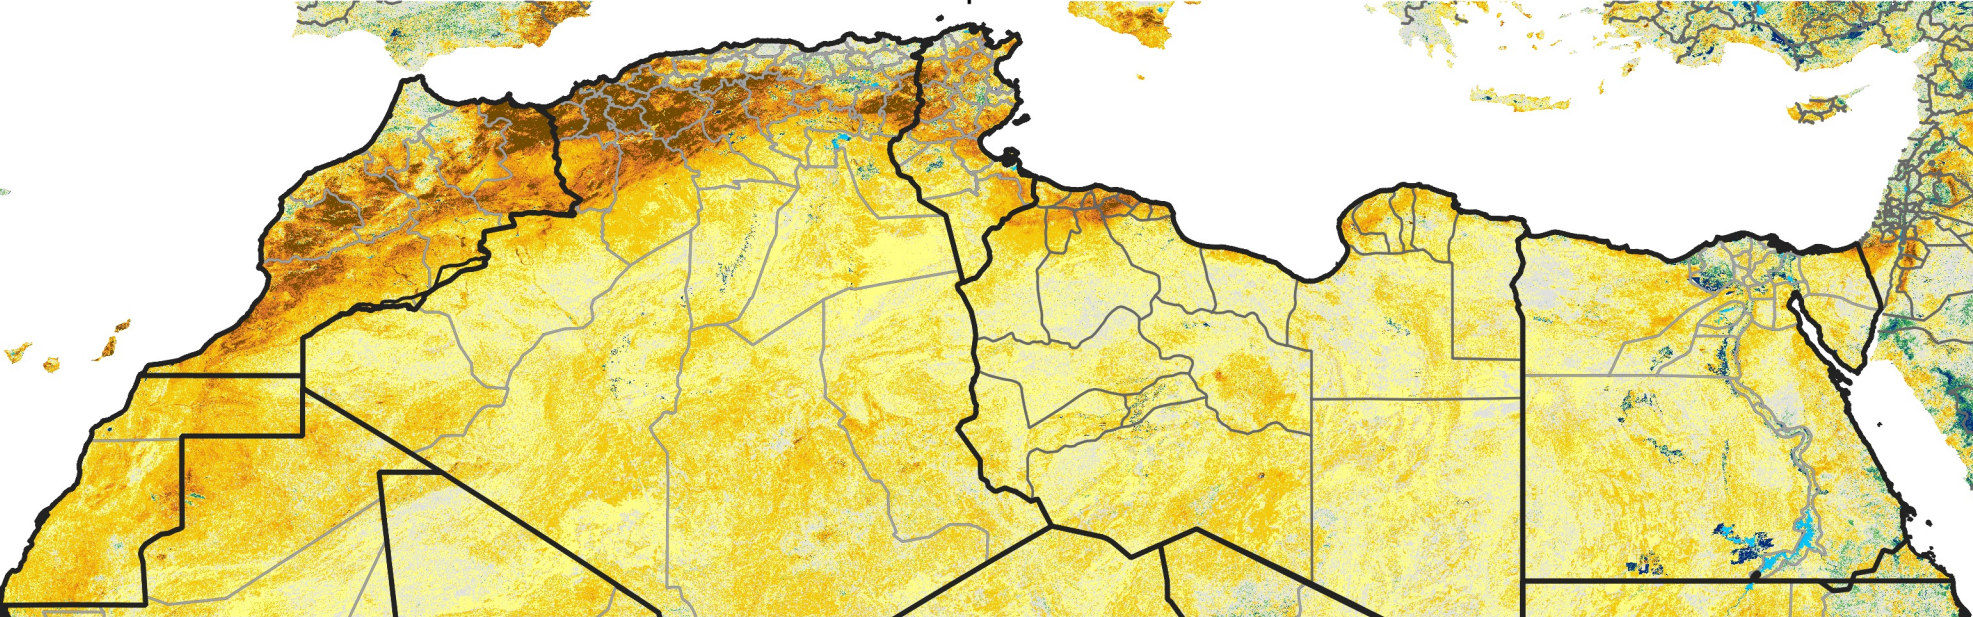

North Africa Percent of Mean NDVI

2024 / Mean (2012 - 2021)
Period 24 / Apr 21 - 30, 2024

Percent of Normal