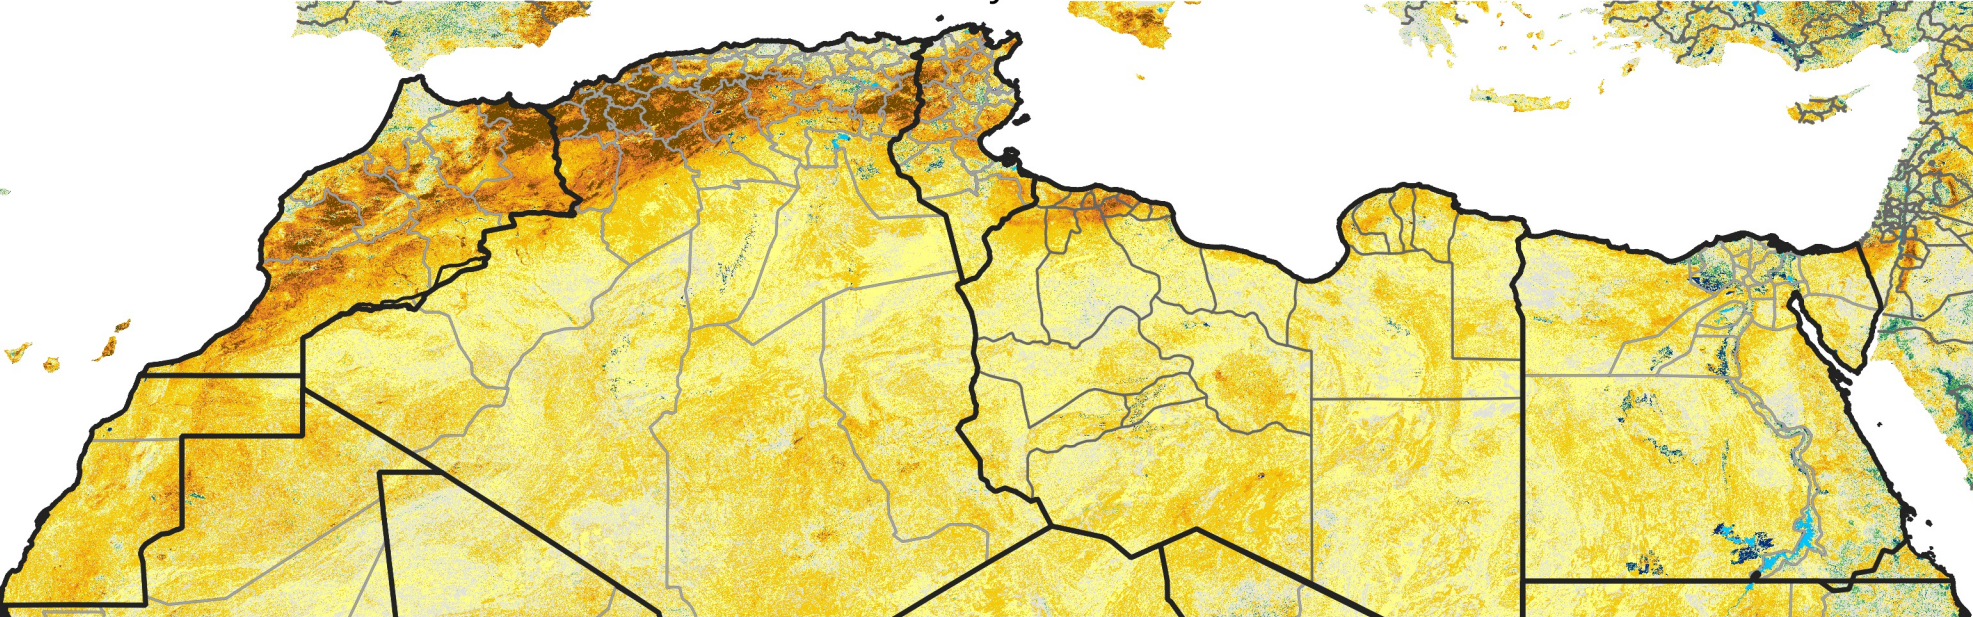

North Africa Percent of Mean NDVI

2024 / Mean (2012 - 2021)
Period 26 / May 01 - 10, 2024

Percent of Normal