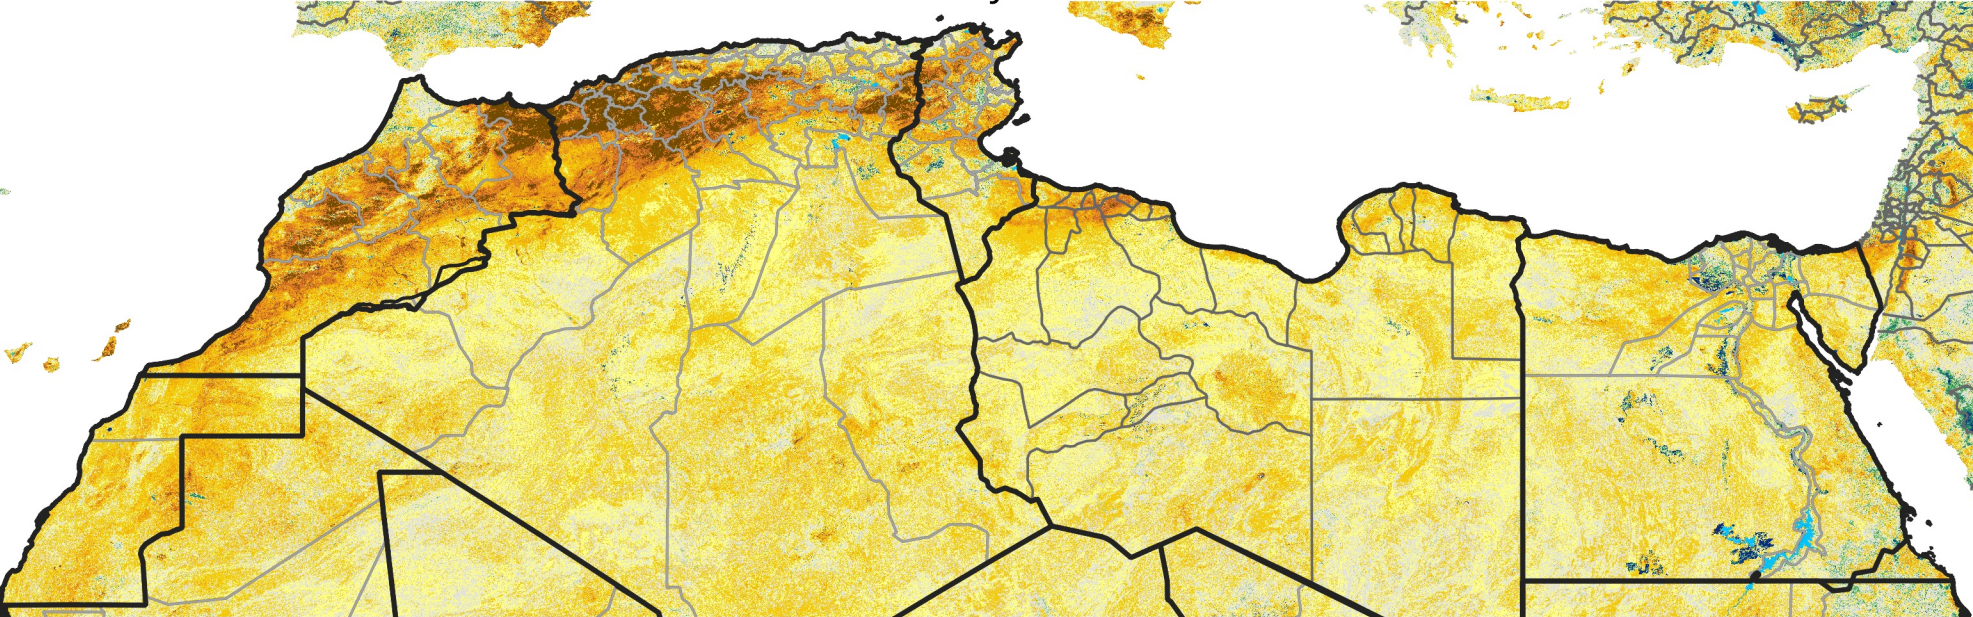

# North Africa Percent of Mean NDVI

2024 / Mean (2012 - 2021)  
Period 27 / May 06 - 15, 2024