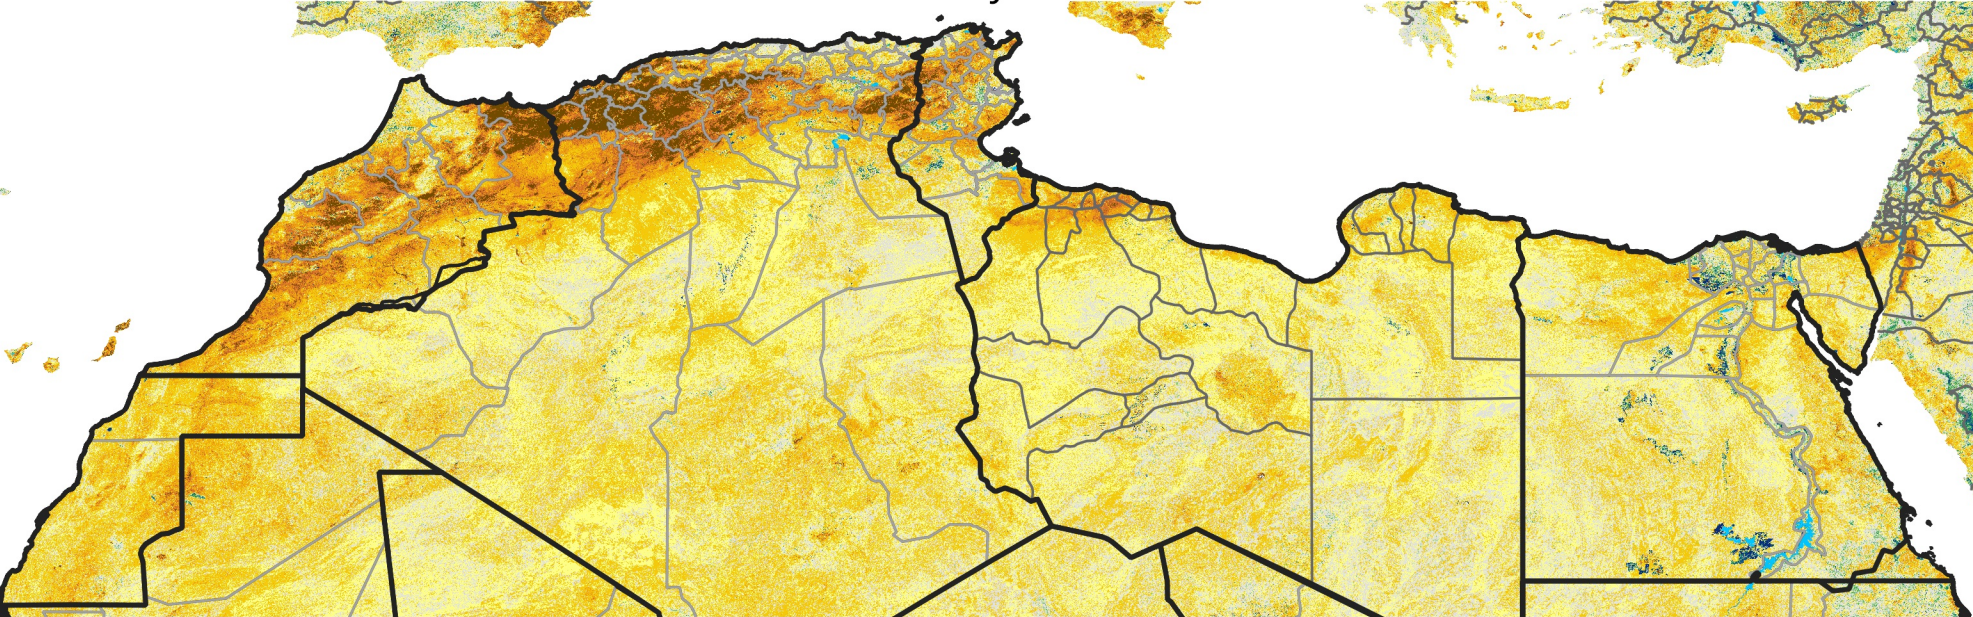

North Africa Percent of Mean NDVI

2024 / Mean (2012 - 2021)
Period 28 / May 11 - 20, 2024

Percent of Normal