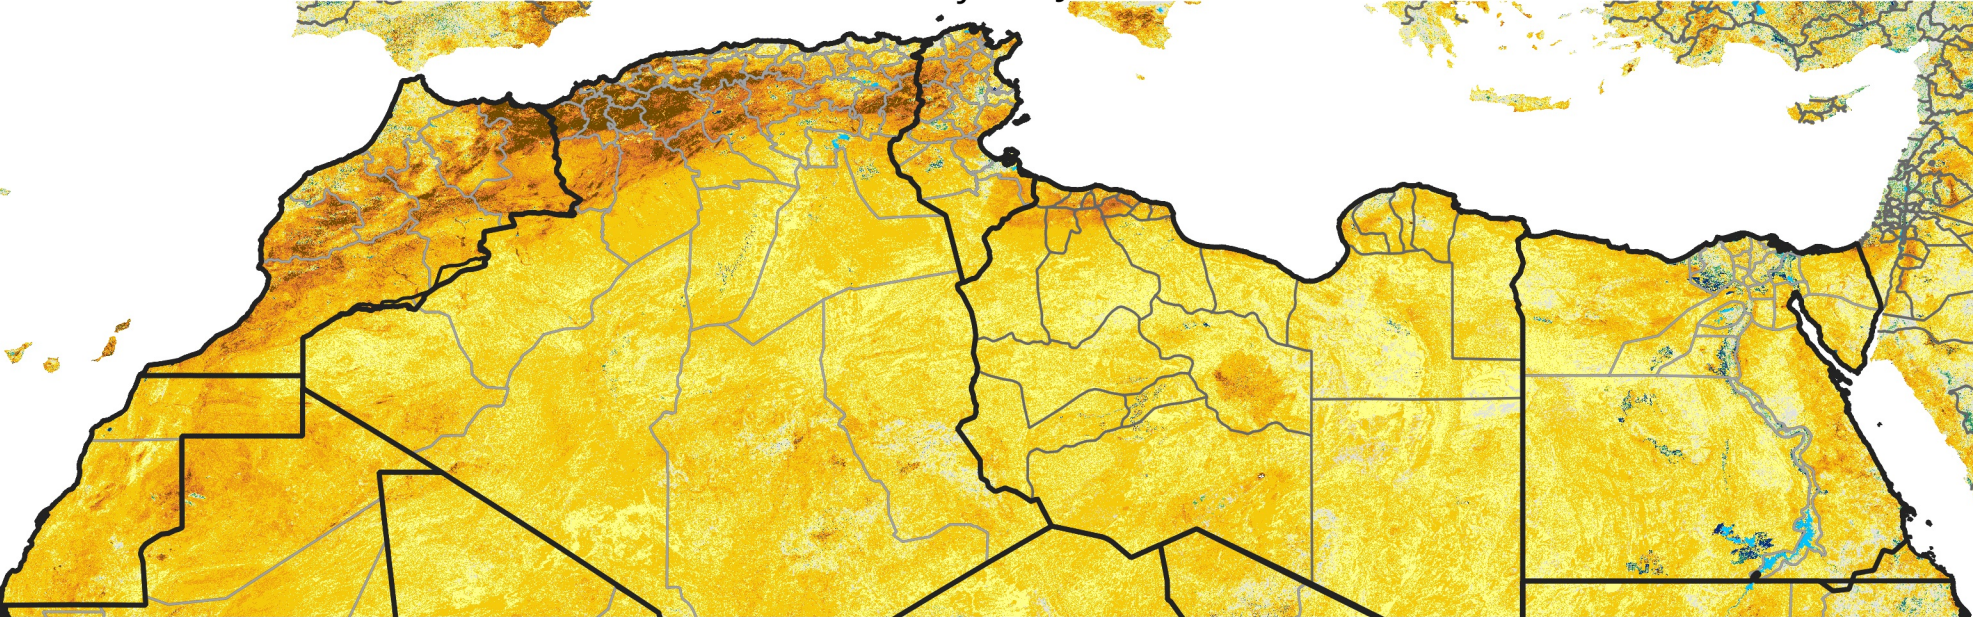

# North Africa Percent of Mean NDVI

2024 / Mean (2012 - 2021)  
Period 31 / May 26 - Jun 05, 2024