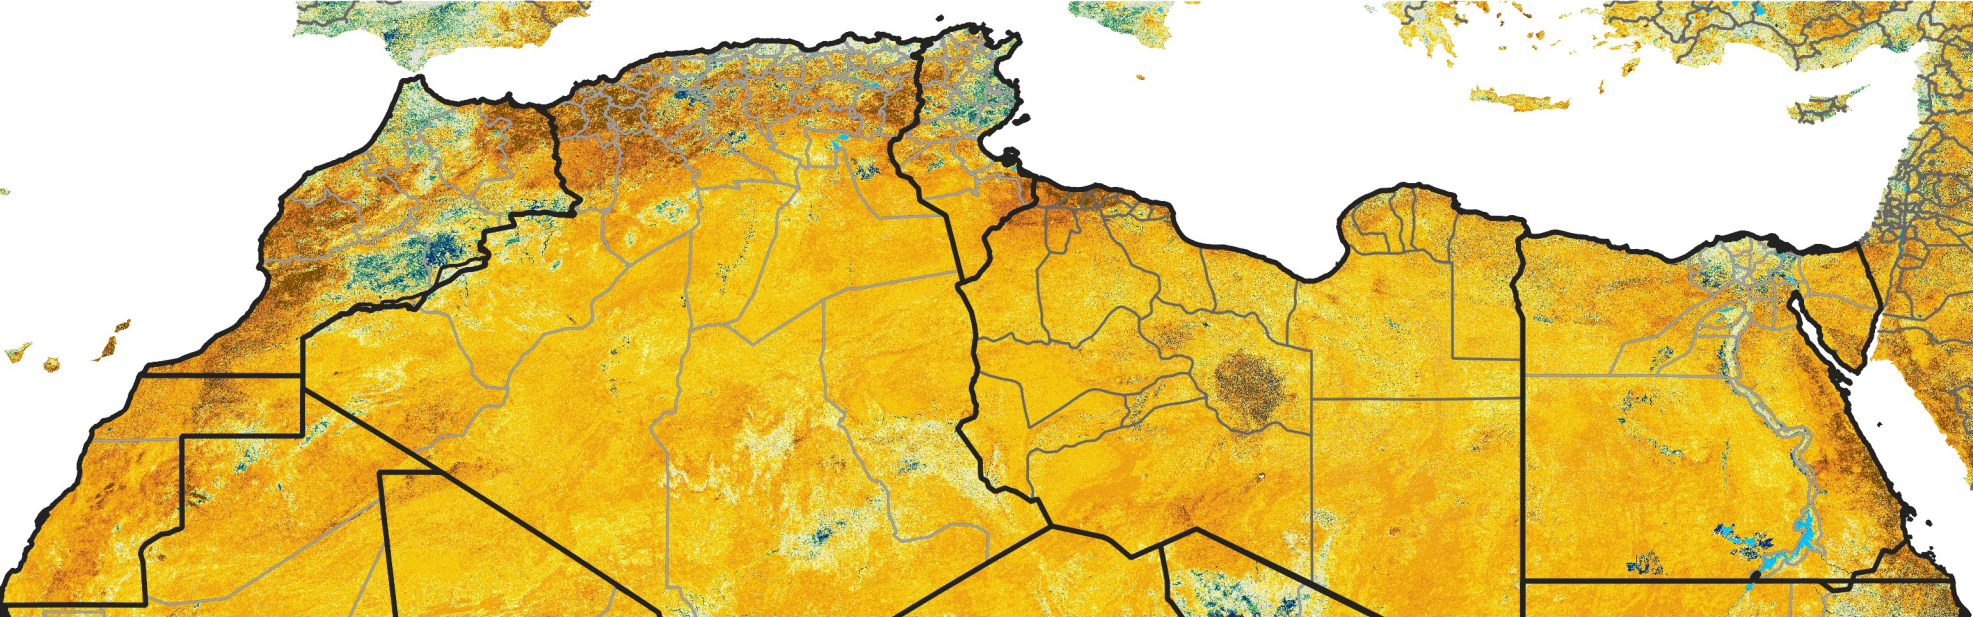

# North Africa Percent of Mean NDVI

2024 / Mean (2012 - 2021)  
Period 63 / Nov 06 - 15, 2024