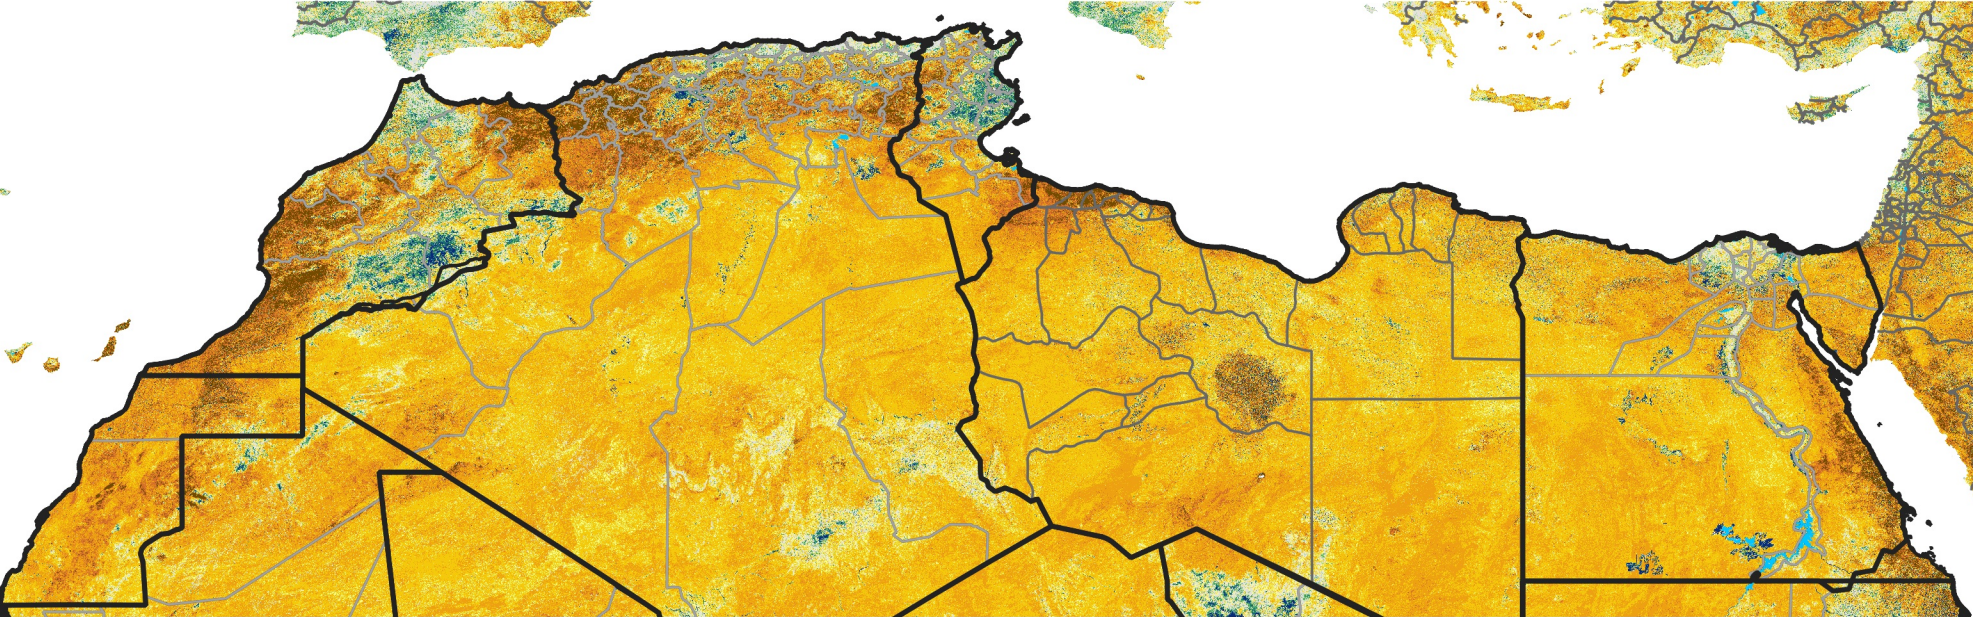

# North Africa Percent of Mean NDVI

2024 / Mean (2012 - 2021)  
Period 64 / Nov 11 - 20, 2024