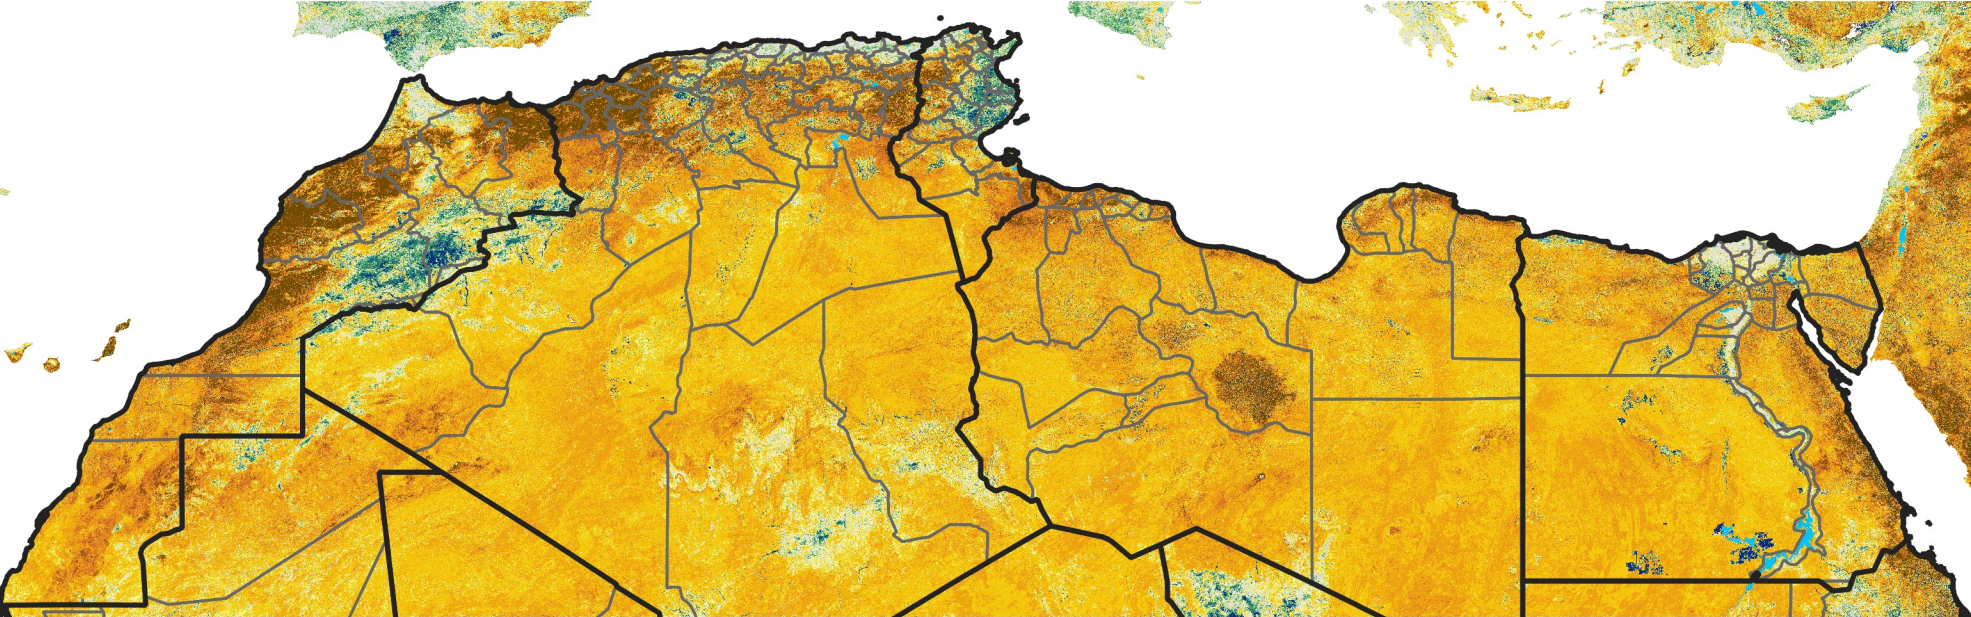

North Africa Percent of Mean NDVI

2024 / Mean (2012 - 2021)
Period 72 / Dec 21 - 31, 2024

Percent of Normal