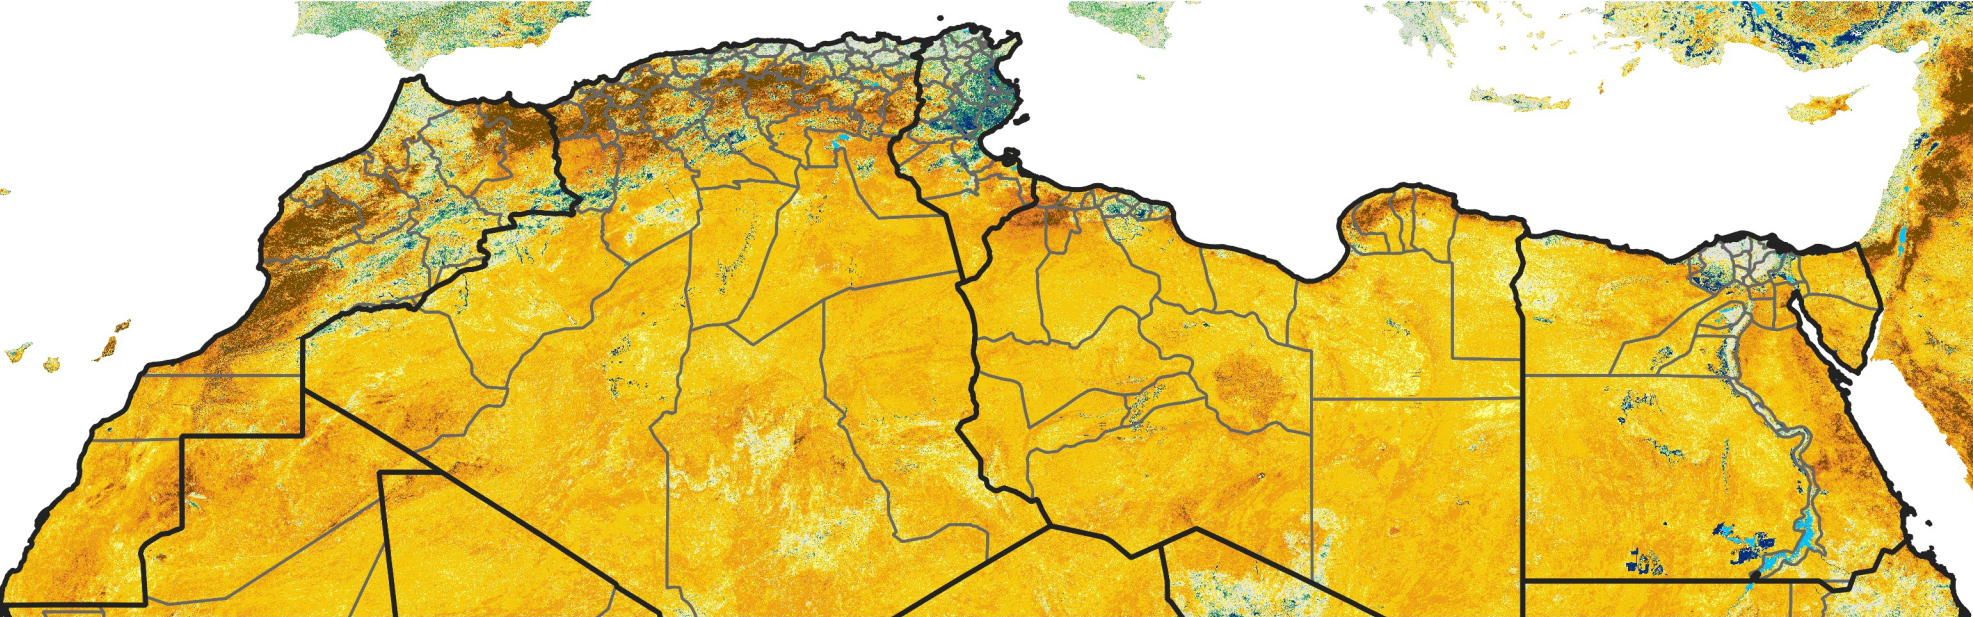

North Africa Percent of Mean NDVI

2025 / Mean (2012 - 2021)
Period 17 / Mar 16 - 25, 2025

Percent of Normal