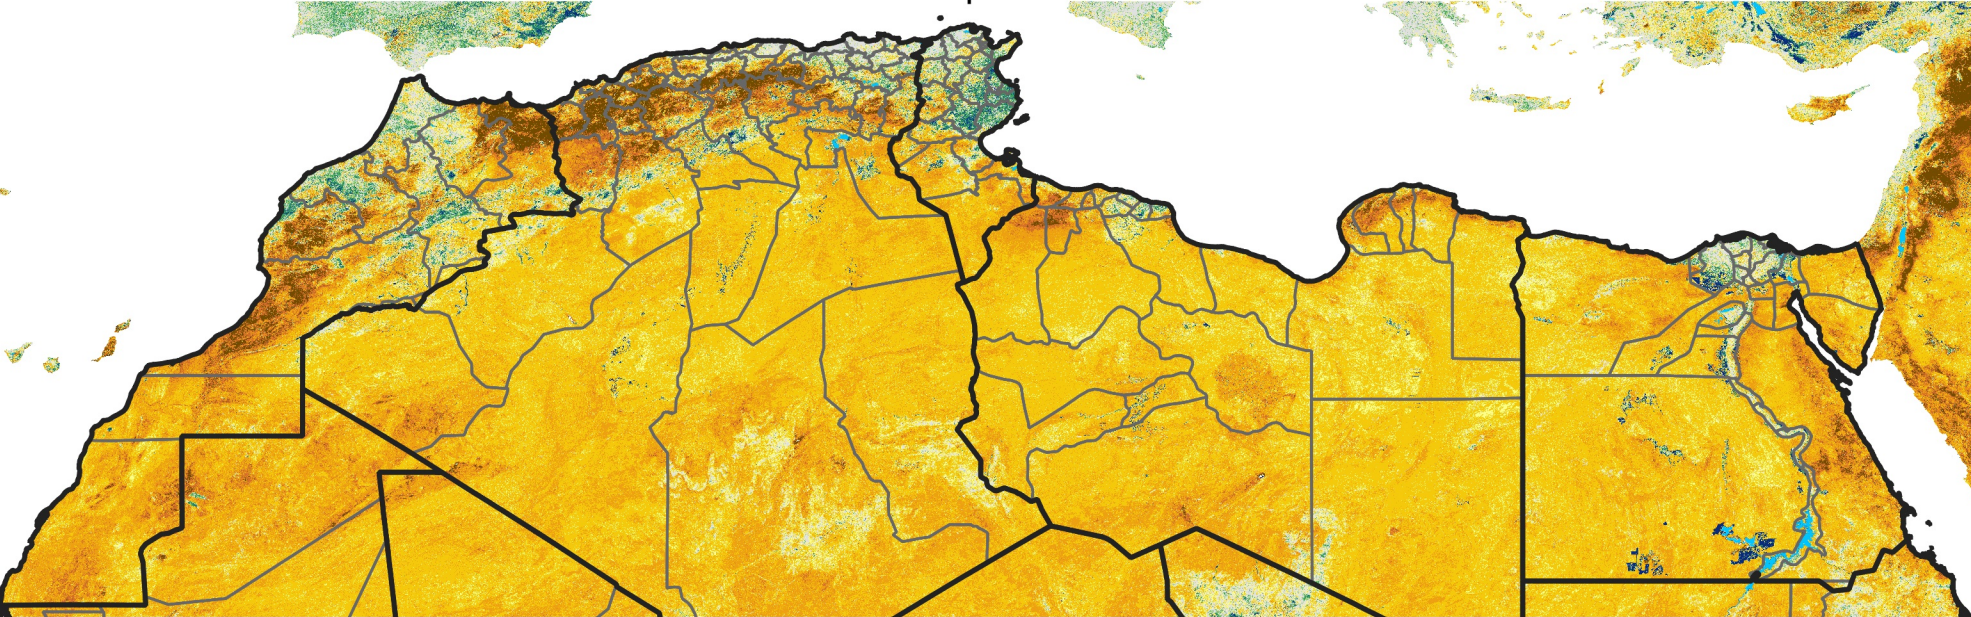

North Africa Percent of Mean NDVI

2025 / Mean (2012 - 2021)
Period 23 / Apr 16 - 25, 2025

Percent of Normal