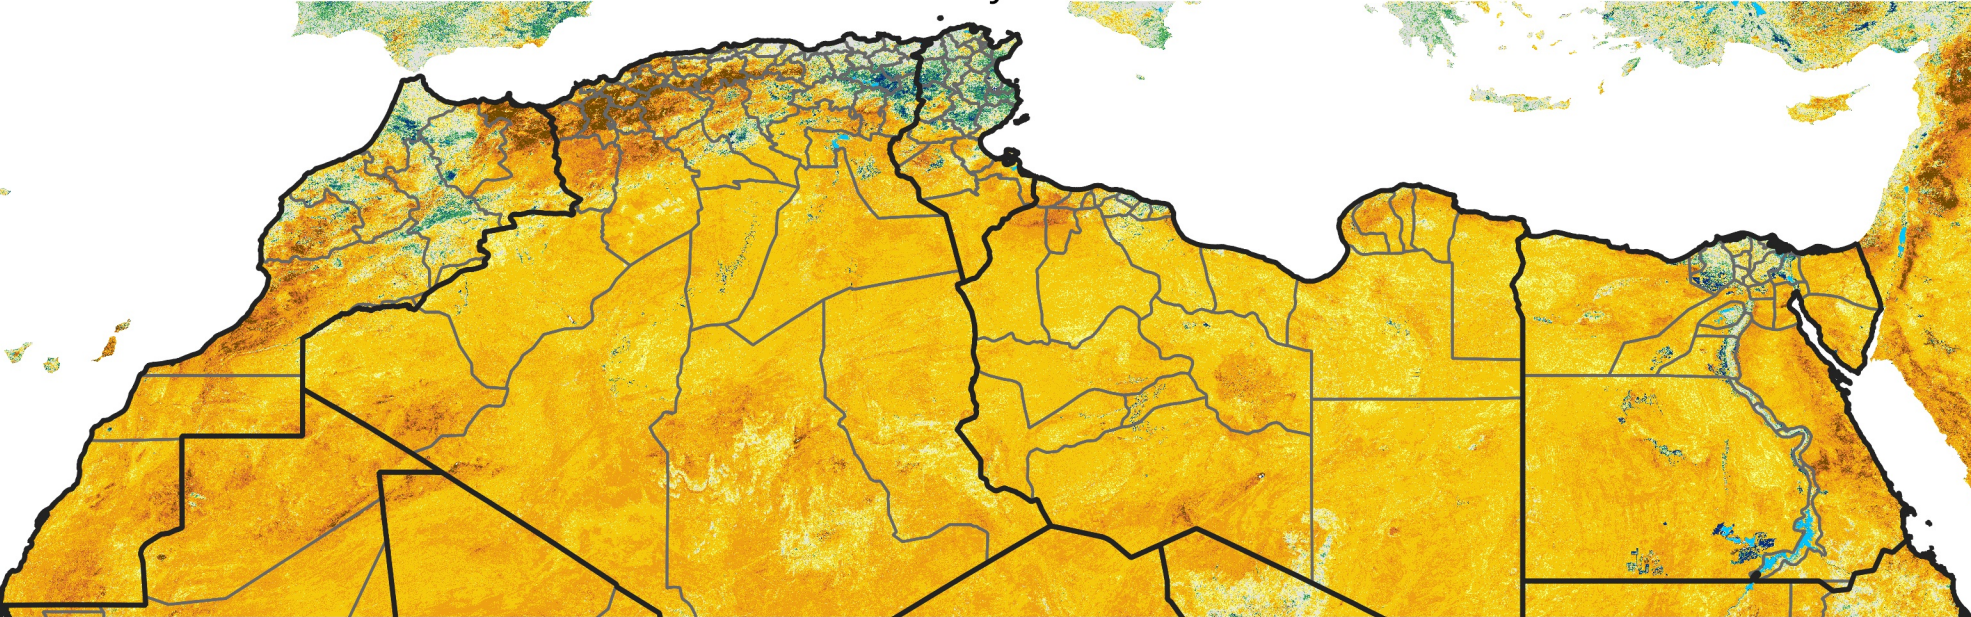

North Africa Percent of Mean NDVI

2025 / Mean (2012 - 2021)
Period 29 / May 16 - 25, 2025

Percent of Normal