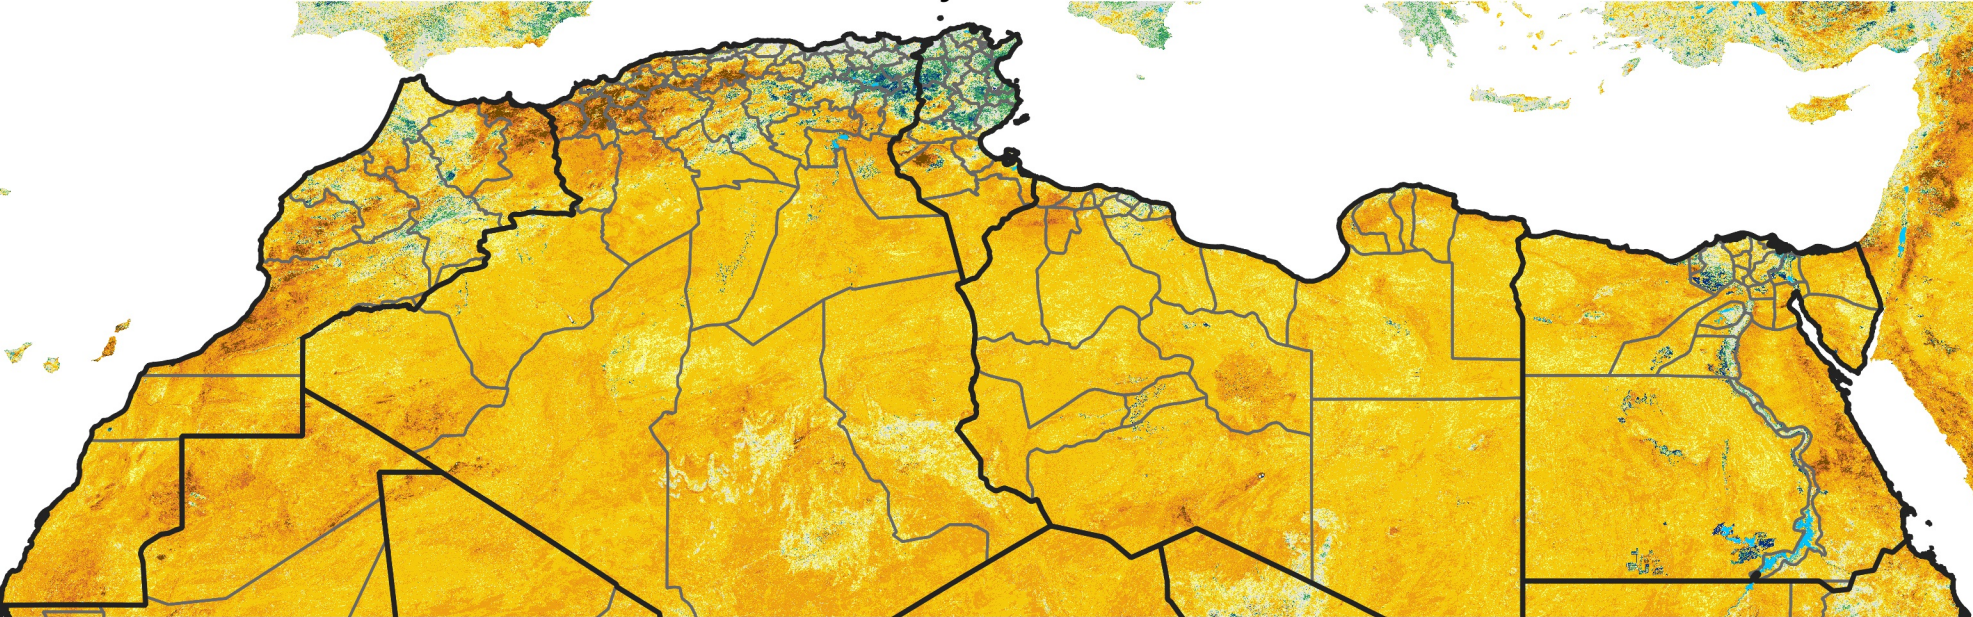

# North Africa Percent of Mean NDVI

2025 / Mean (2012 - 2021)

Period 33 / Jun 06 - 15, 2025