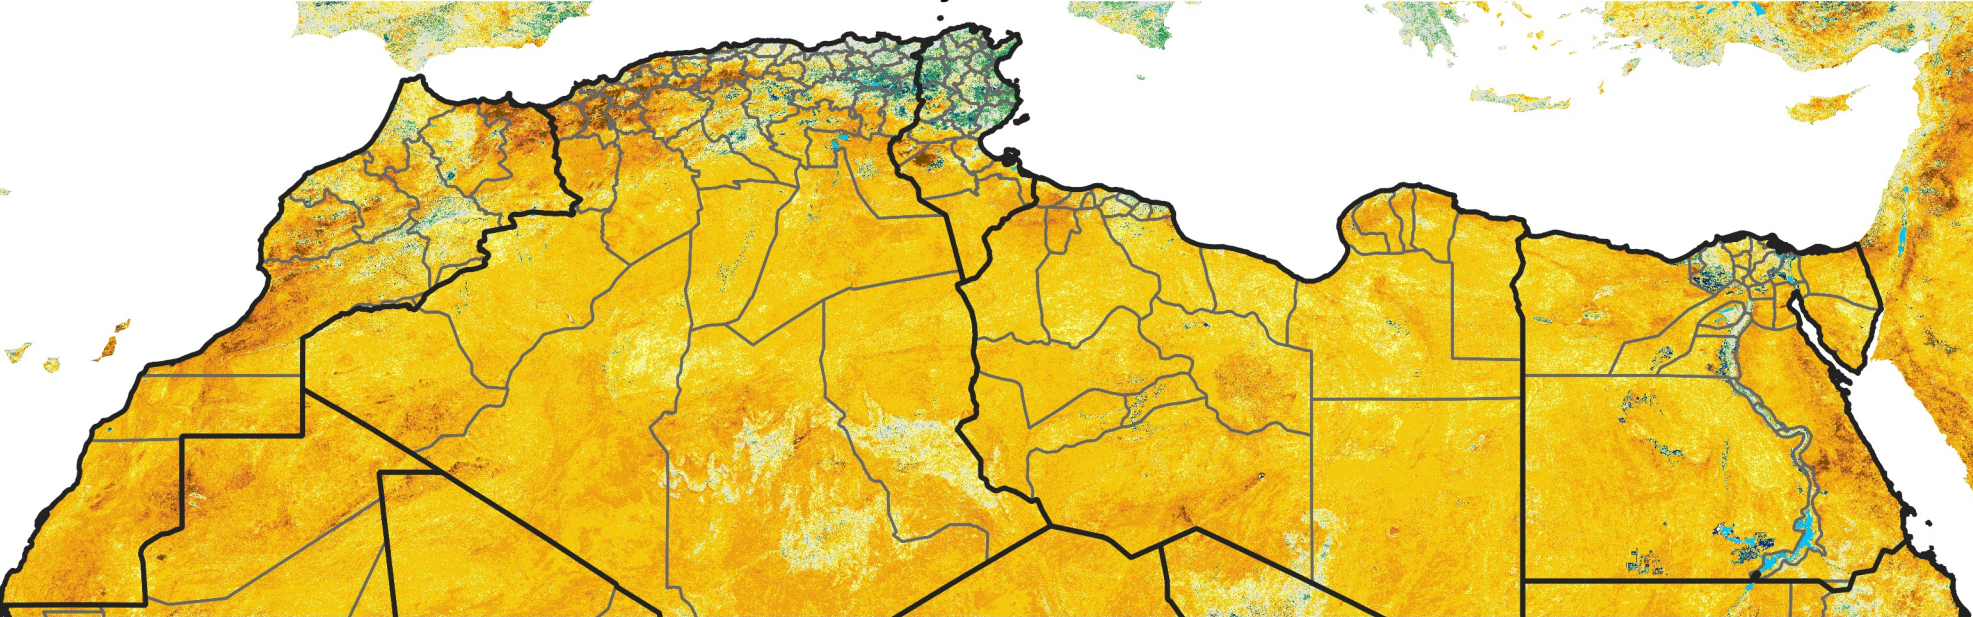

North Africa Percent of Mean NDVI

2025 / Mean (2012 - 2021)

Period 35 / Jun 16 - 25, 2025

Percent of Normal