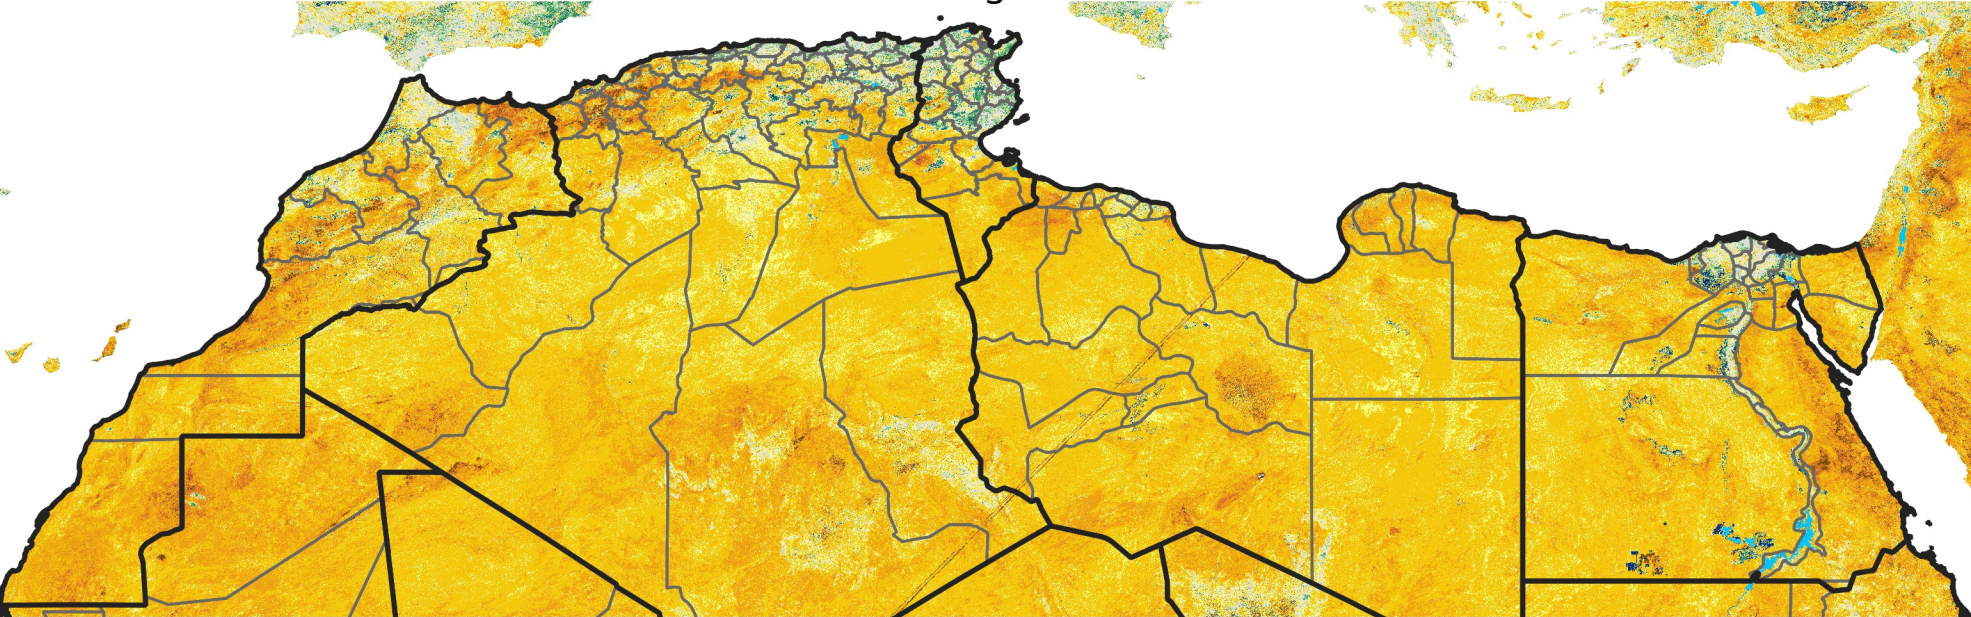

North Africa Percent of Mean NDVI

2025 / Mean (2012 - 2021)
Period 44 / Aug 01 - 10, 2025

Percent of Normal