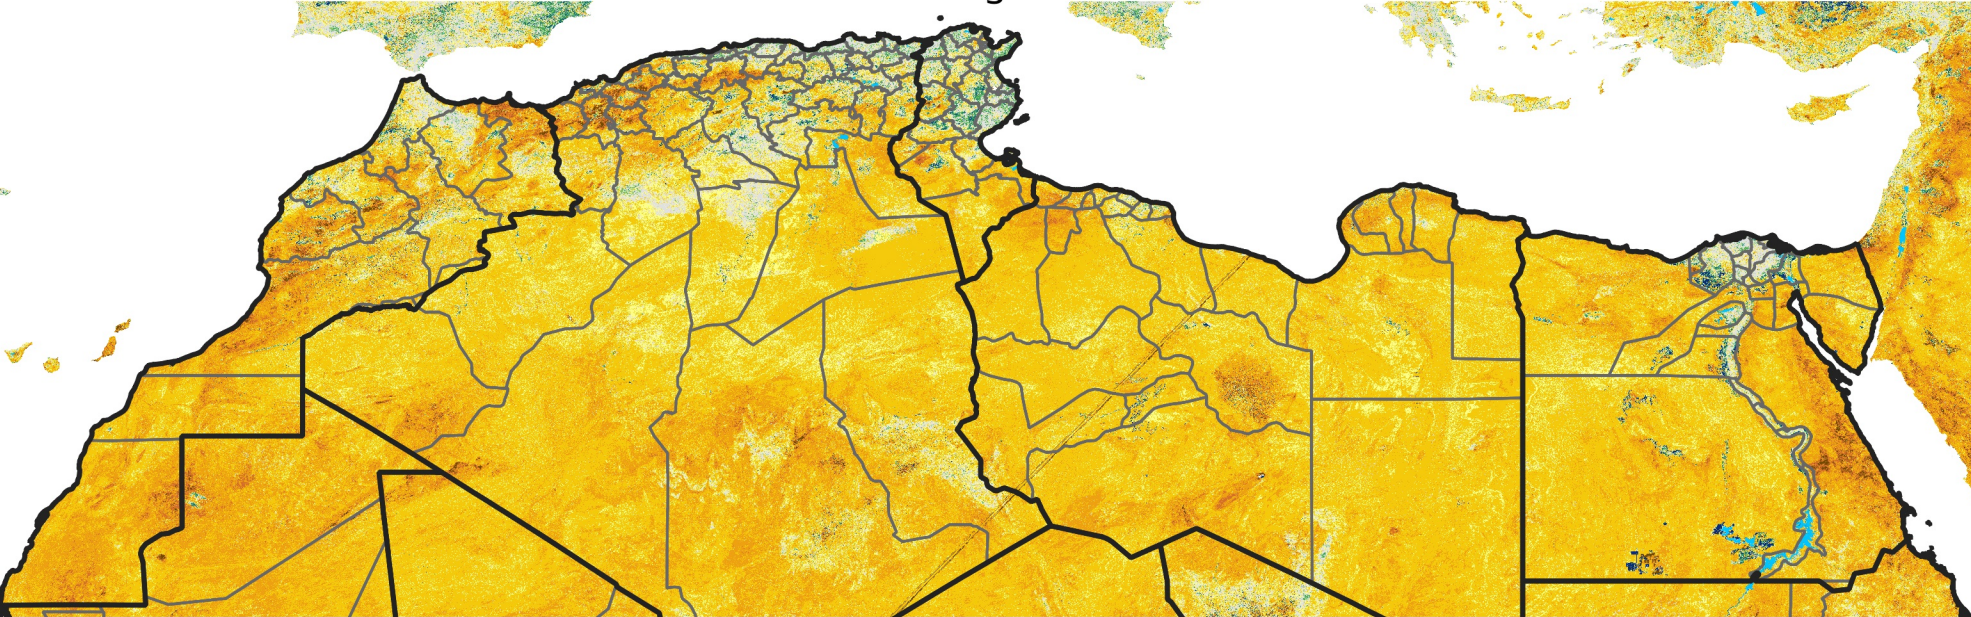

North Africa Percent of Mean NDVI

2025 / Mean (2012 - 2021)
Period 45 / Aug 06 - 15, 2025

Percent of Normal