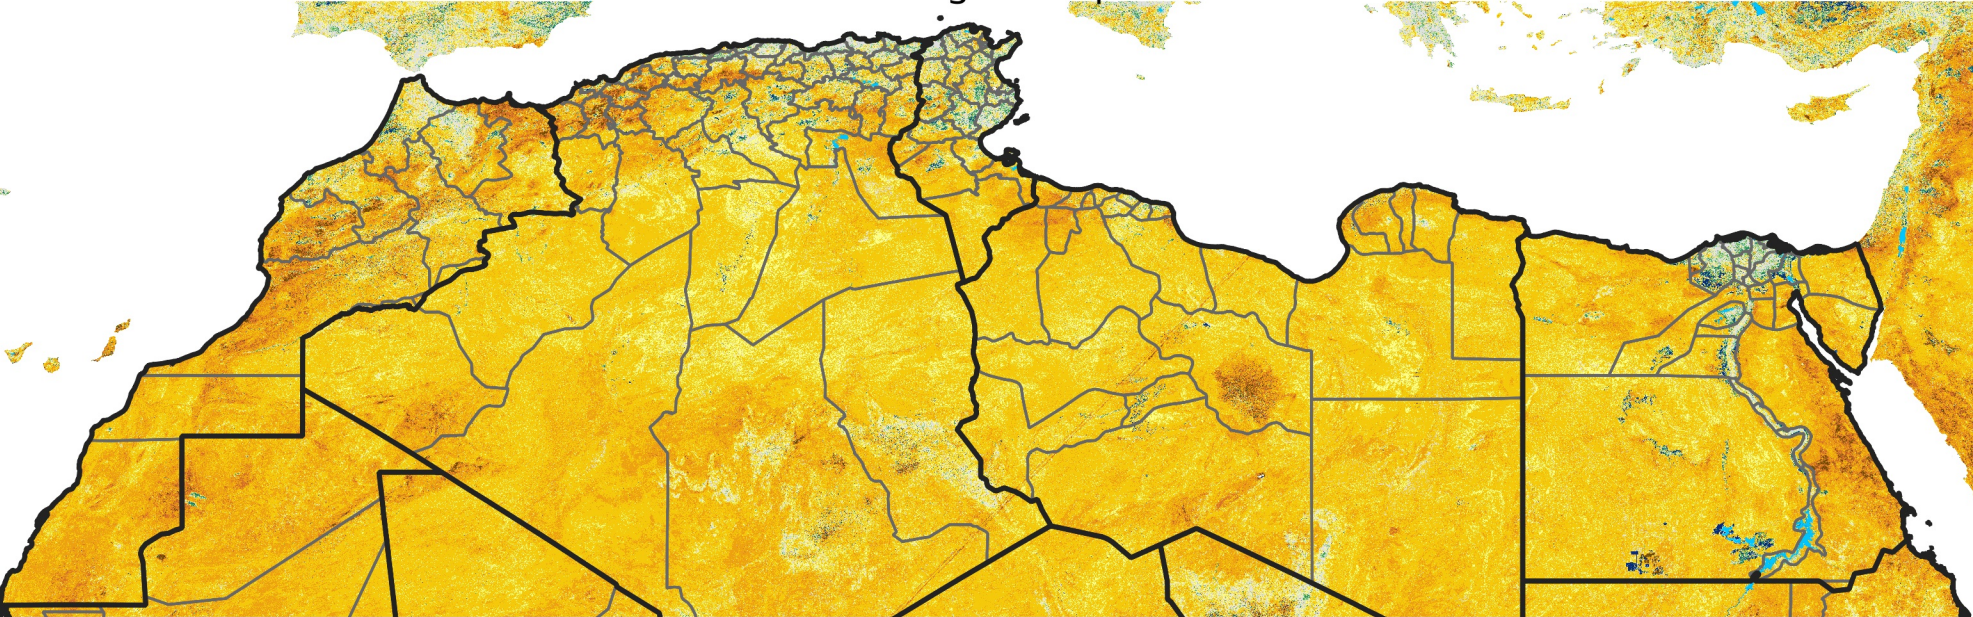

# North Africa Percent of Mean NDVI

2025 / Mean (2012 - 2021)  
Period 49 / Aug 26 - Sep 05, 2025