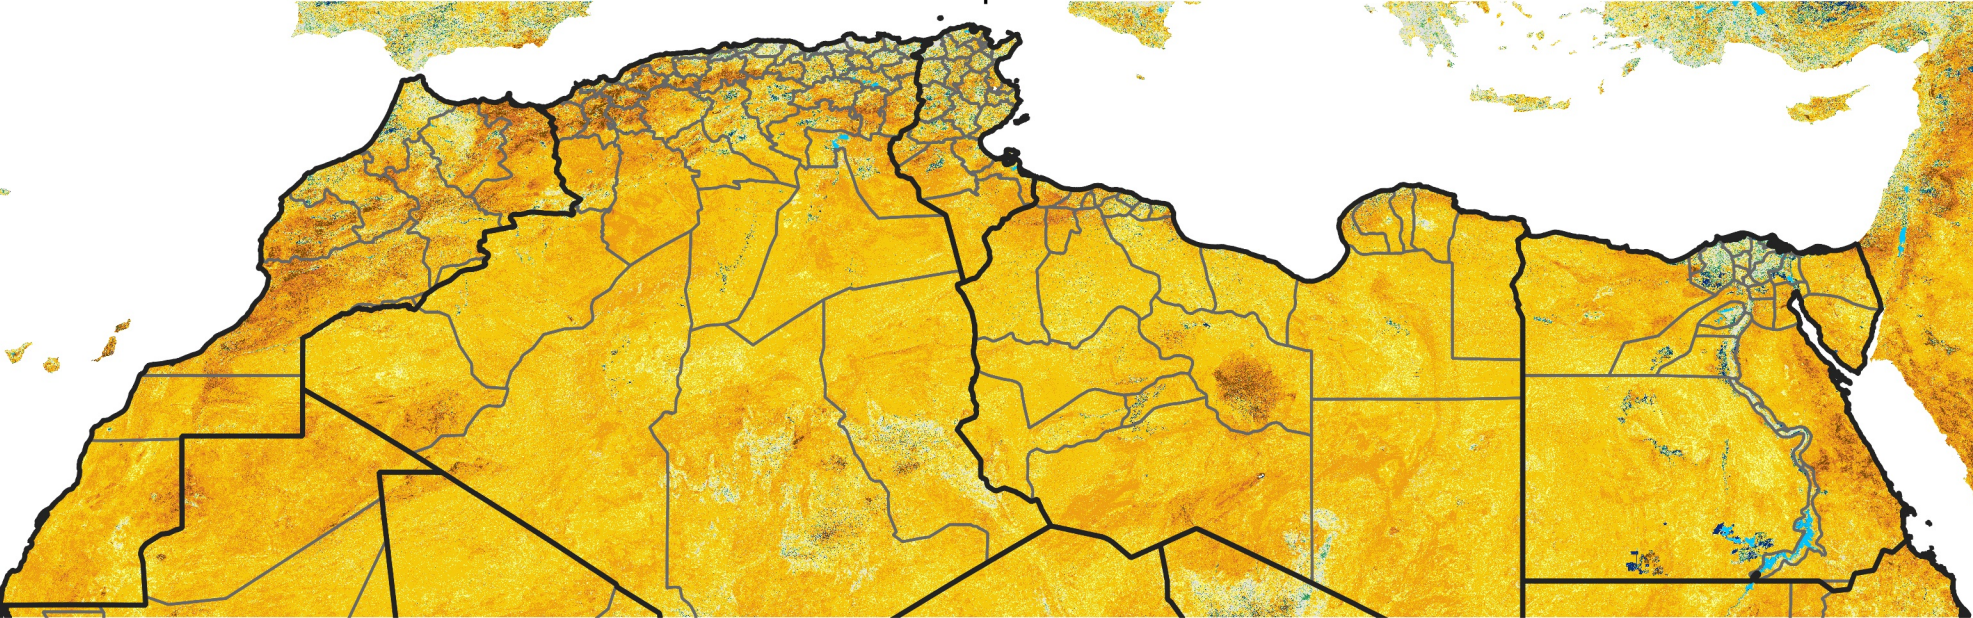

North Africa Percent of Mean NDVI

2025 / Mean (2012 - 2021)
Period 54 / Sep 21 - 30, 2025

Percent of Normal