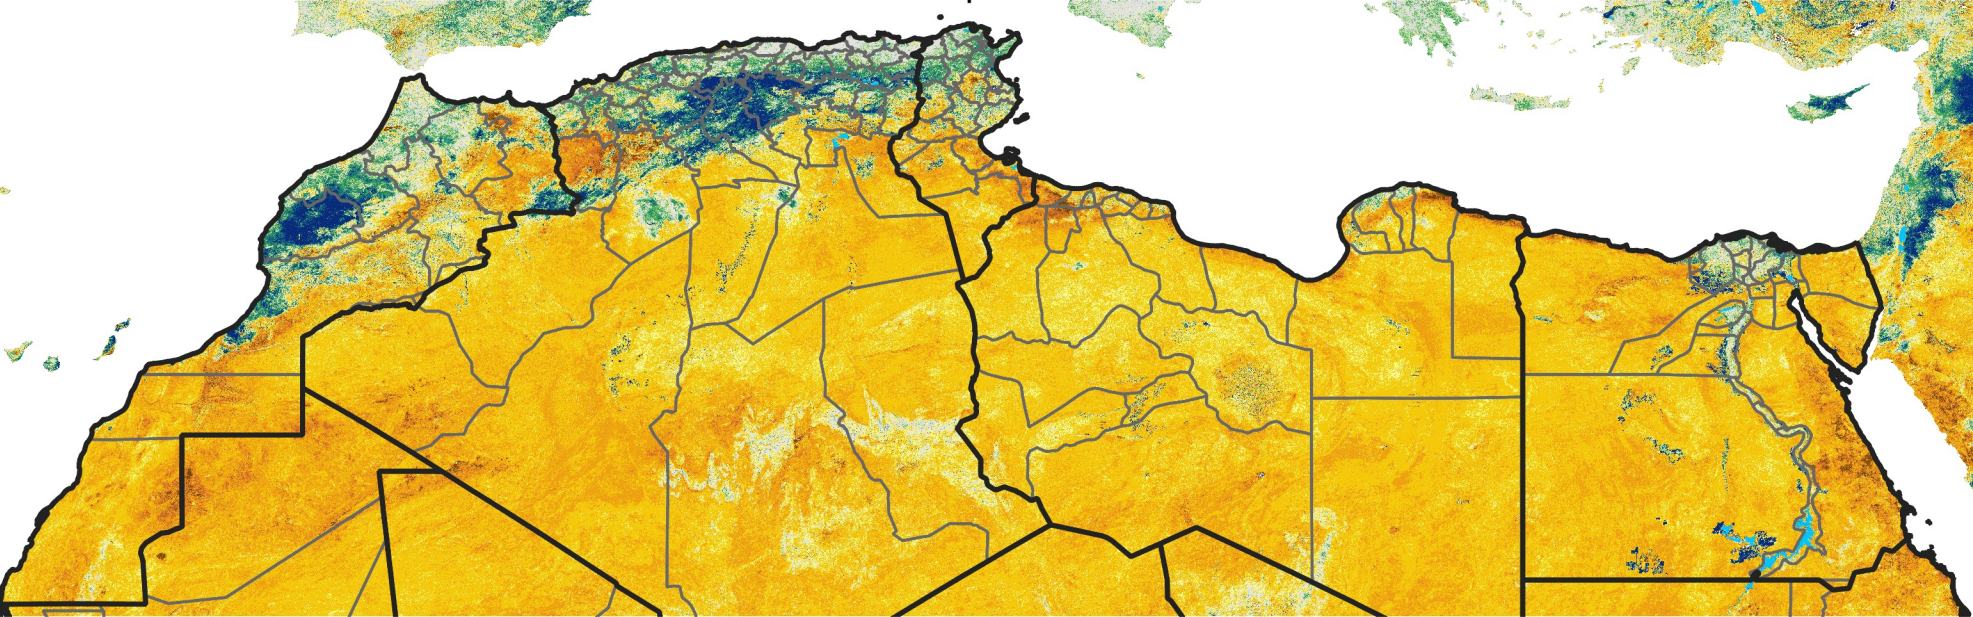

North Africa Percent of Mean NDVI

2026 / Mean (2012 - 2021)
Period 23 / Apr 16 - 25, 2026

Percent of Normal