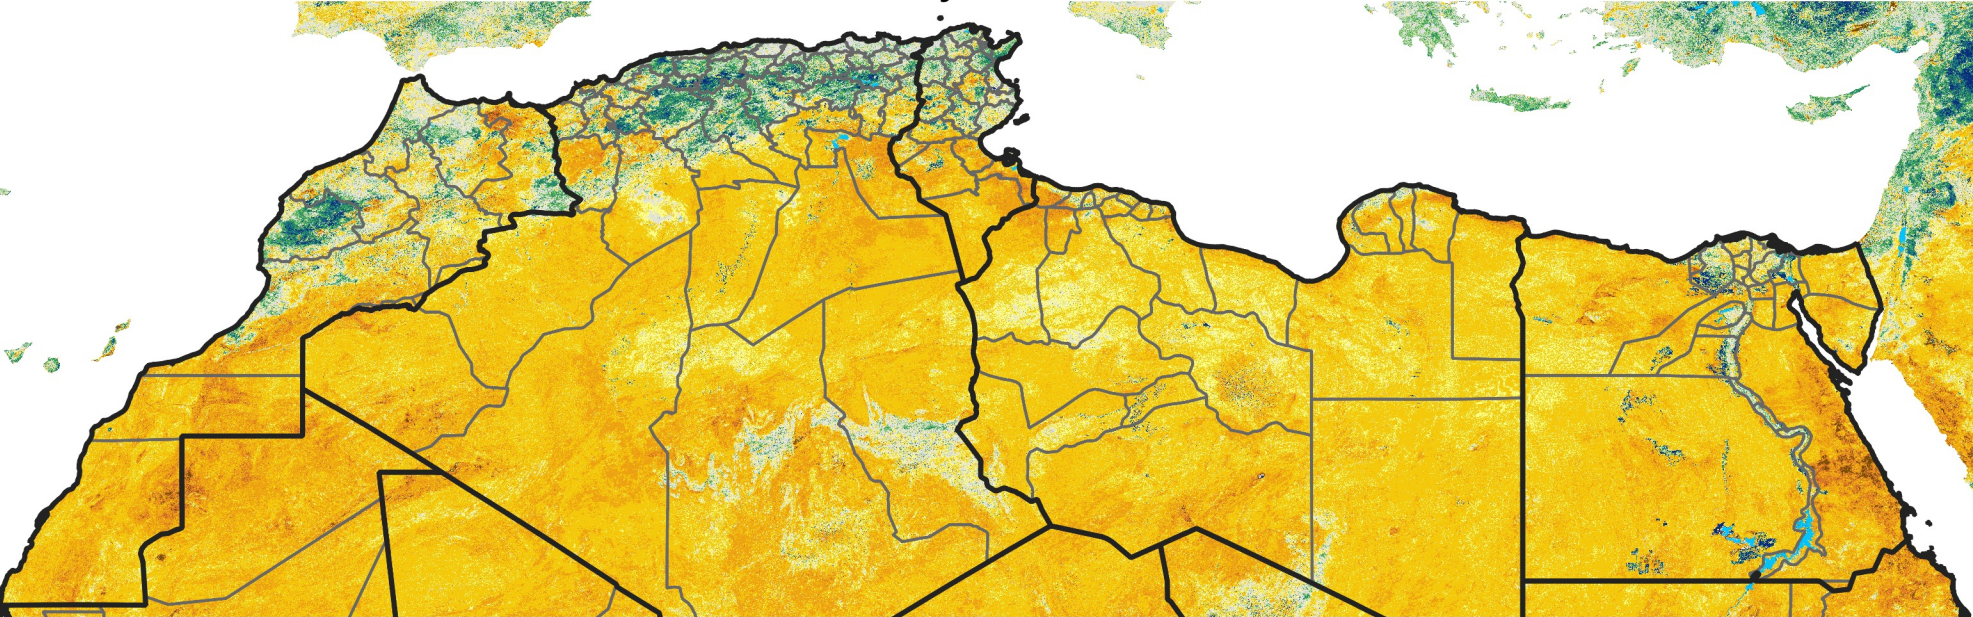

North Africa Percent of Mean NDVI

2026 / Mean (2012 - 2021)

Period 33 / Jun 06 - 15, 2026

Percent of Normal