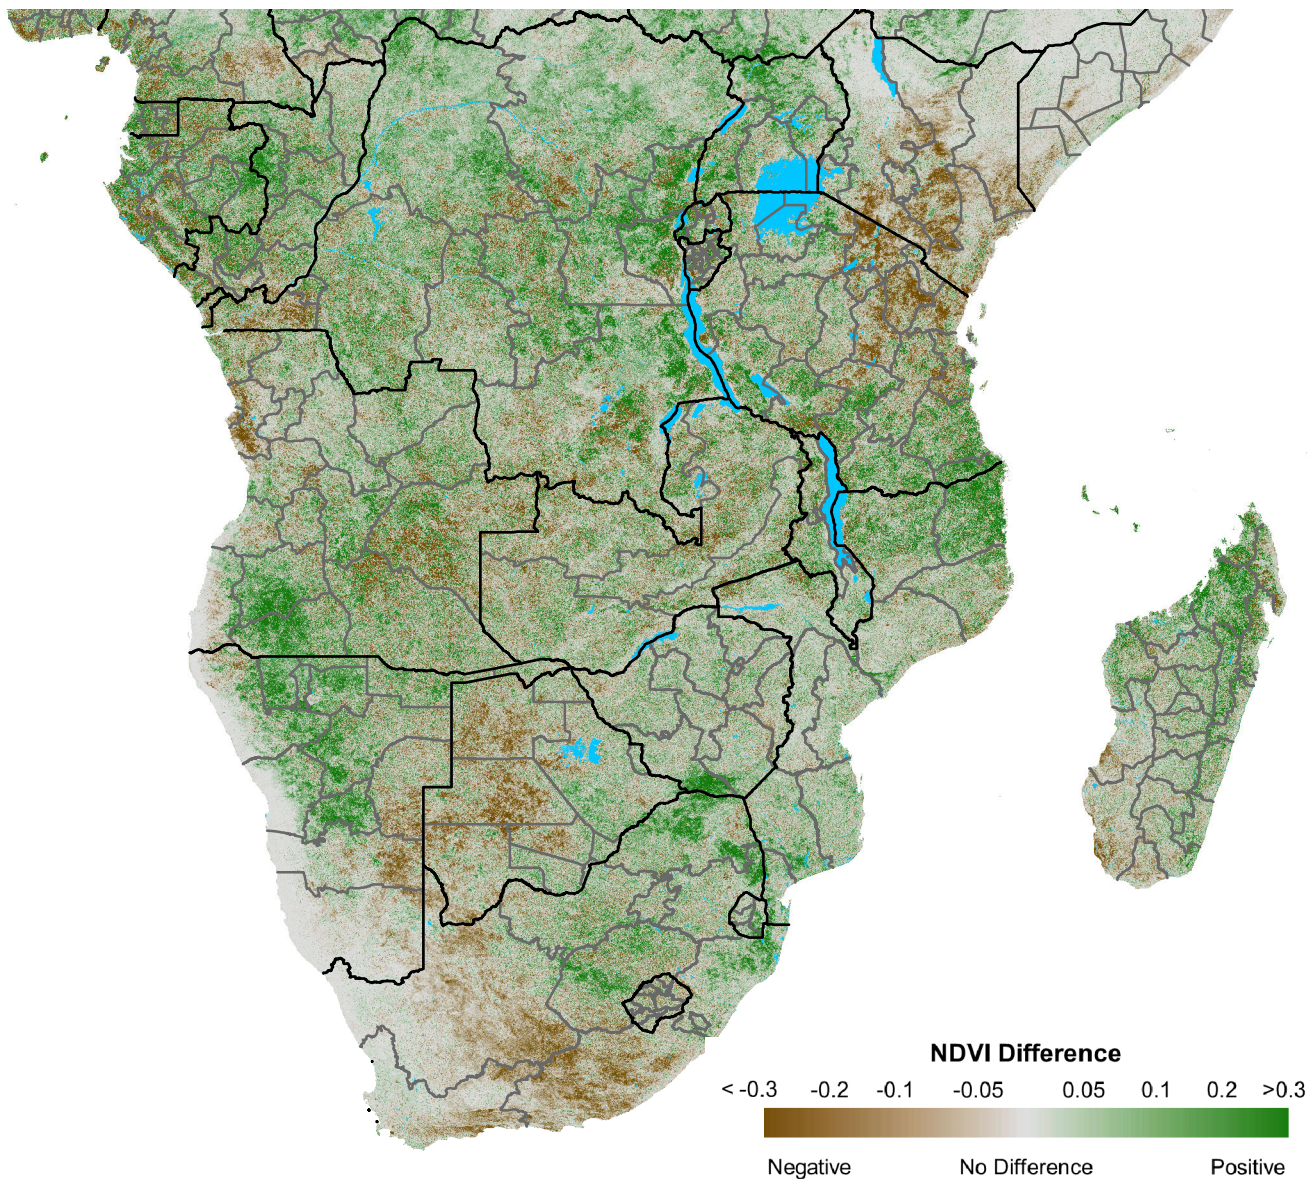

Southern Africa eMODIS 250m NDVI Difference

2009 minus 2008
Period 05 / Feb 11 - 20, 2009

NDVI Difference

Negative

No Difference

Positive