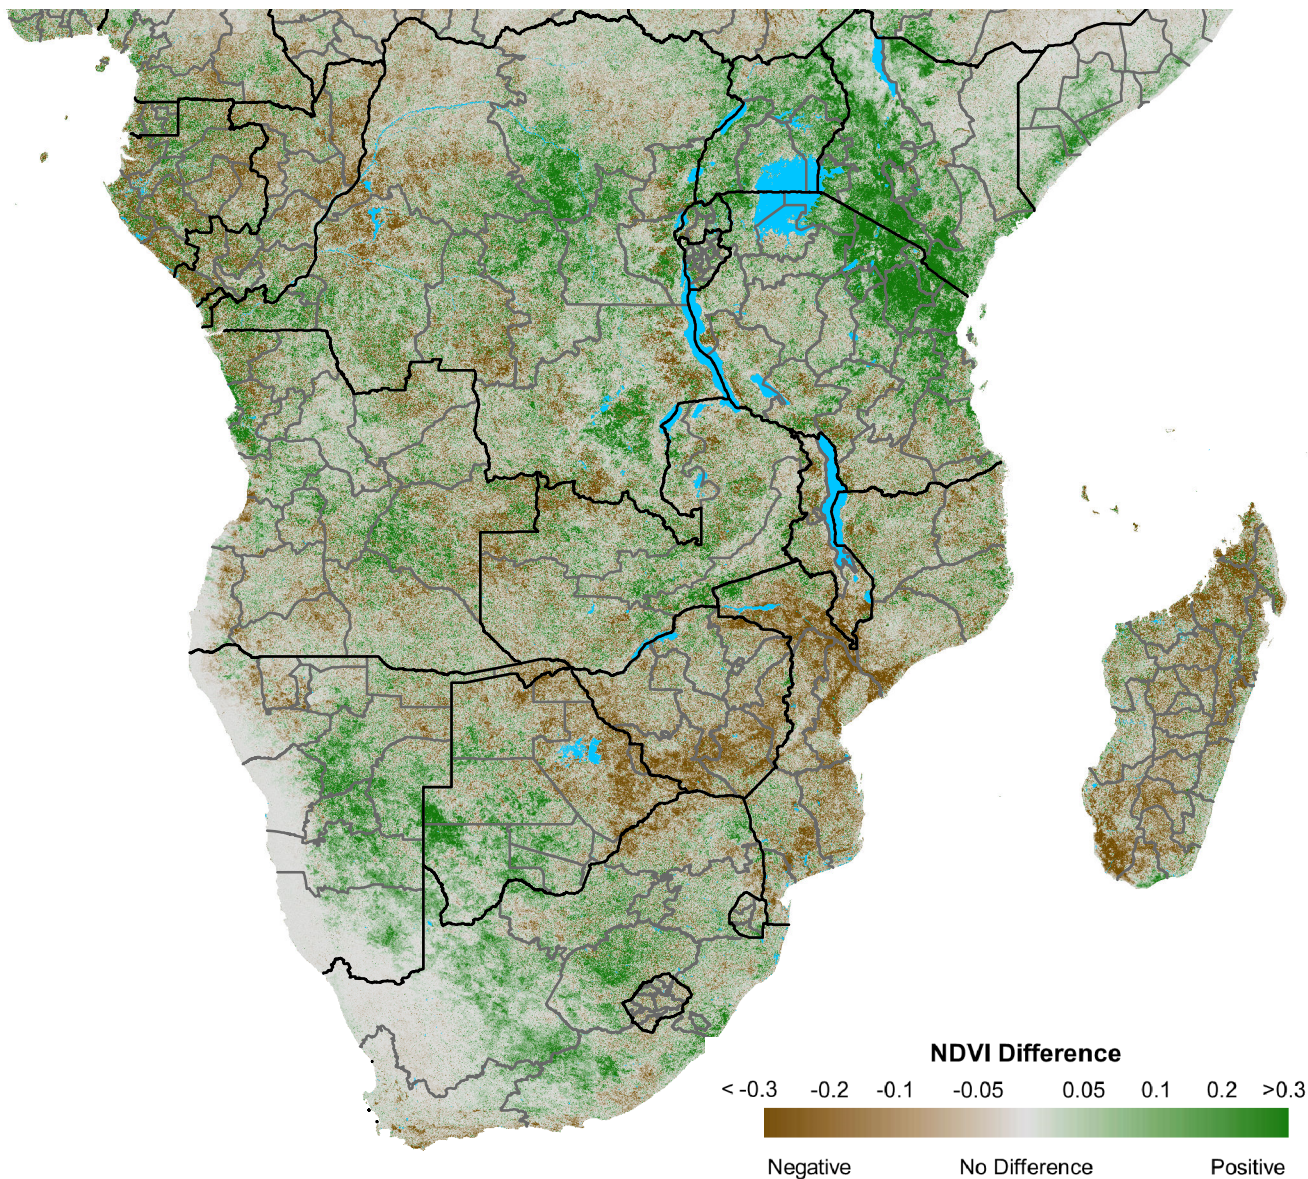

Southern Africa eMODIS 250m NDVI Difference

2010 minus 2009
Period 03 / Jan 21 - 31, 2010

NDVI Difference

Negative

No Difference

Positive