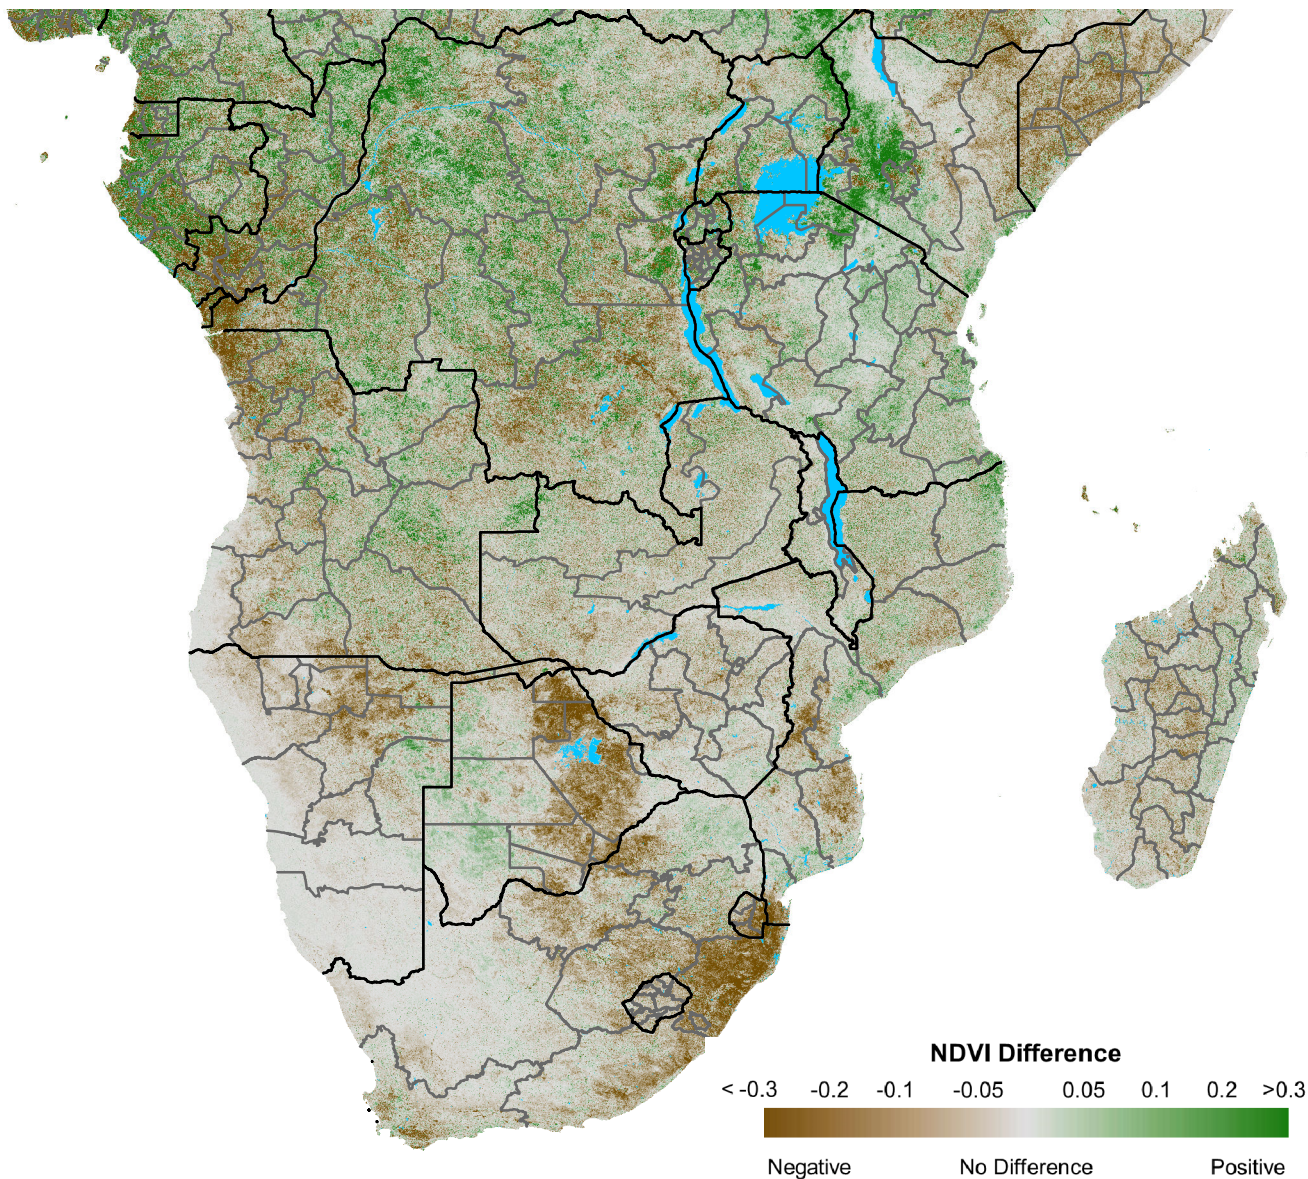

Southern Africa eMODIS 250m NDVI Difference

2010 minus 2009
Period 29 / Oct 11 - 20, 2010

NDVI Difference

Negative

No Difference

Positive