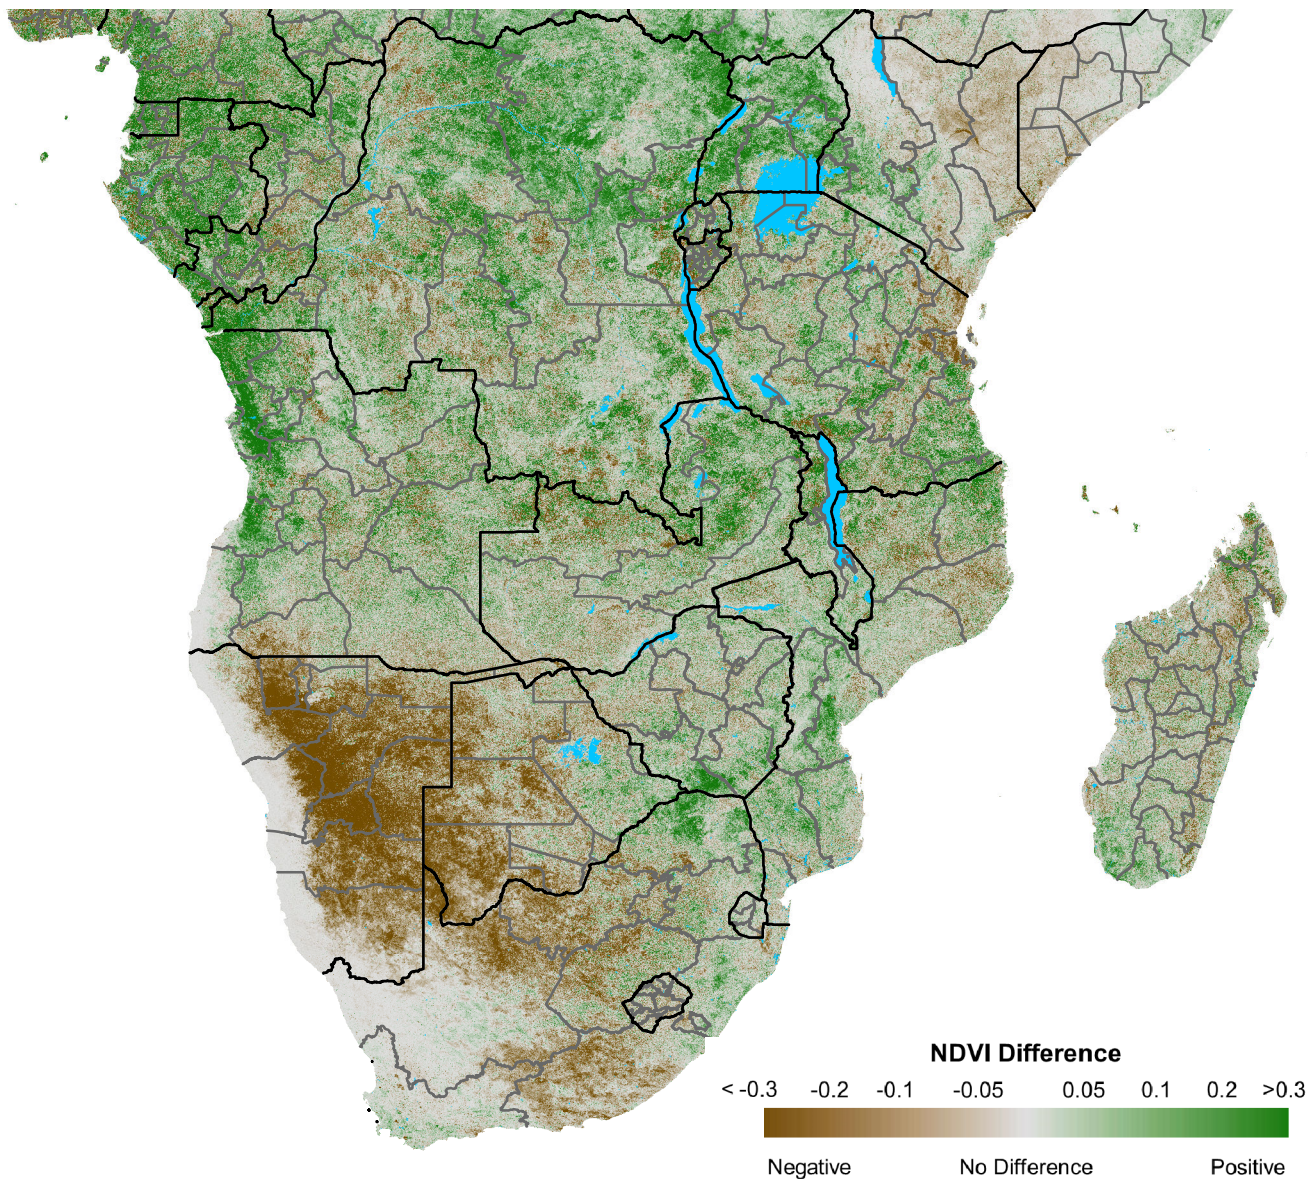

Southern Africa eMODIS 250m NDVI Difference

2013 minus 2012
Period 07 / Mar 01 - 10, 2013

NDVI Difference

Negative

No Difference

Positive