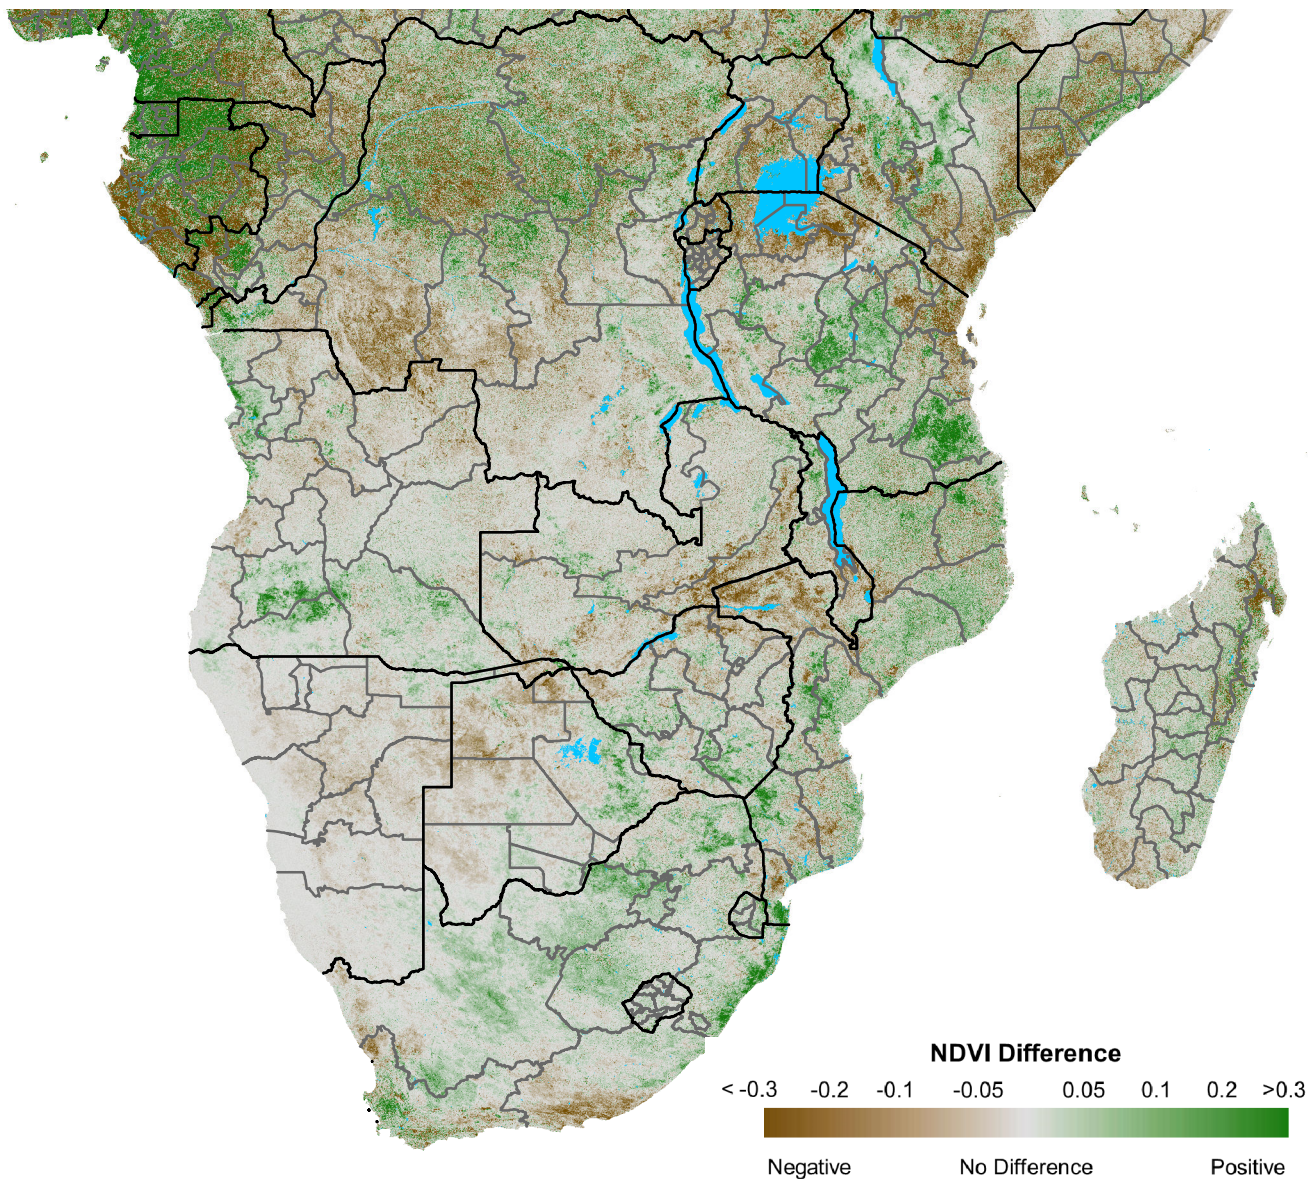

Southern Africa eMODIS 250m NDVI Difference

2016 minus 2015
Period 19 / Jul 01 - 10, 2016

NDVI Difference

Negative

No Difference

Positive