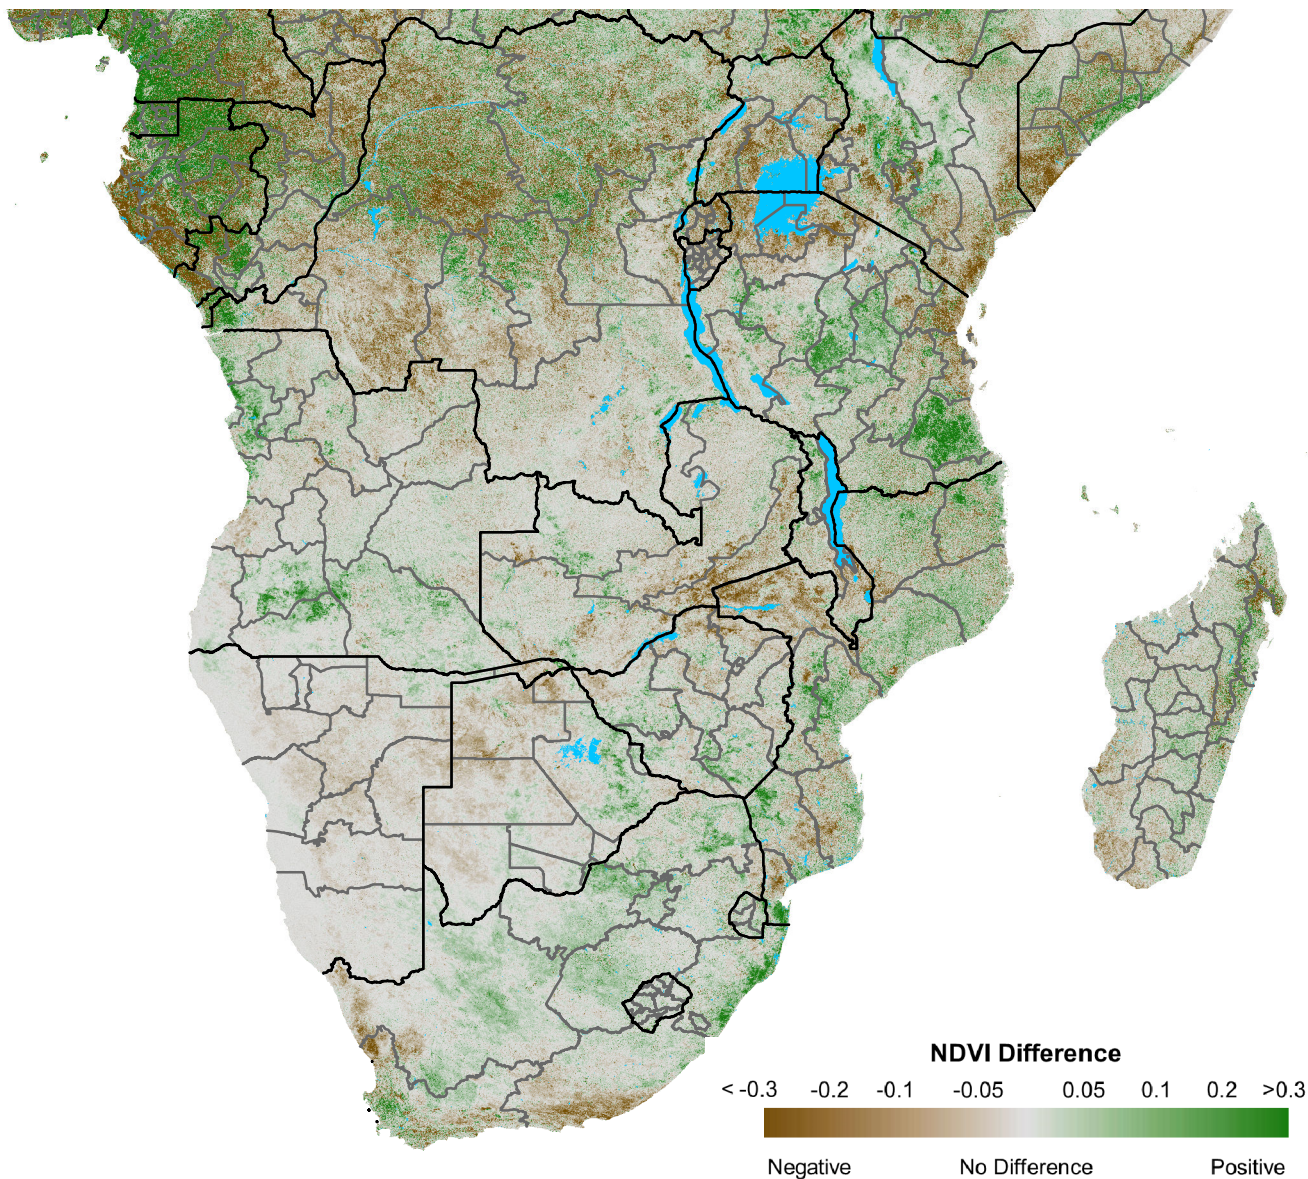

Southern Africa eMODIS 250m NDVI Difference

2016 minus 2015
Period 20 / Jul 11 - 20, 2016

NDVI Difference

Negative

No Difference

Positive