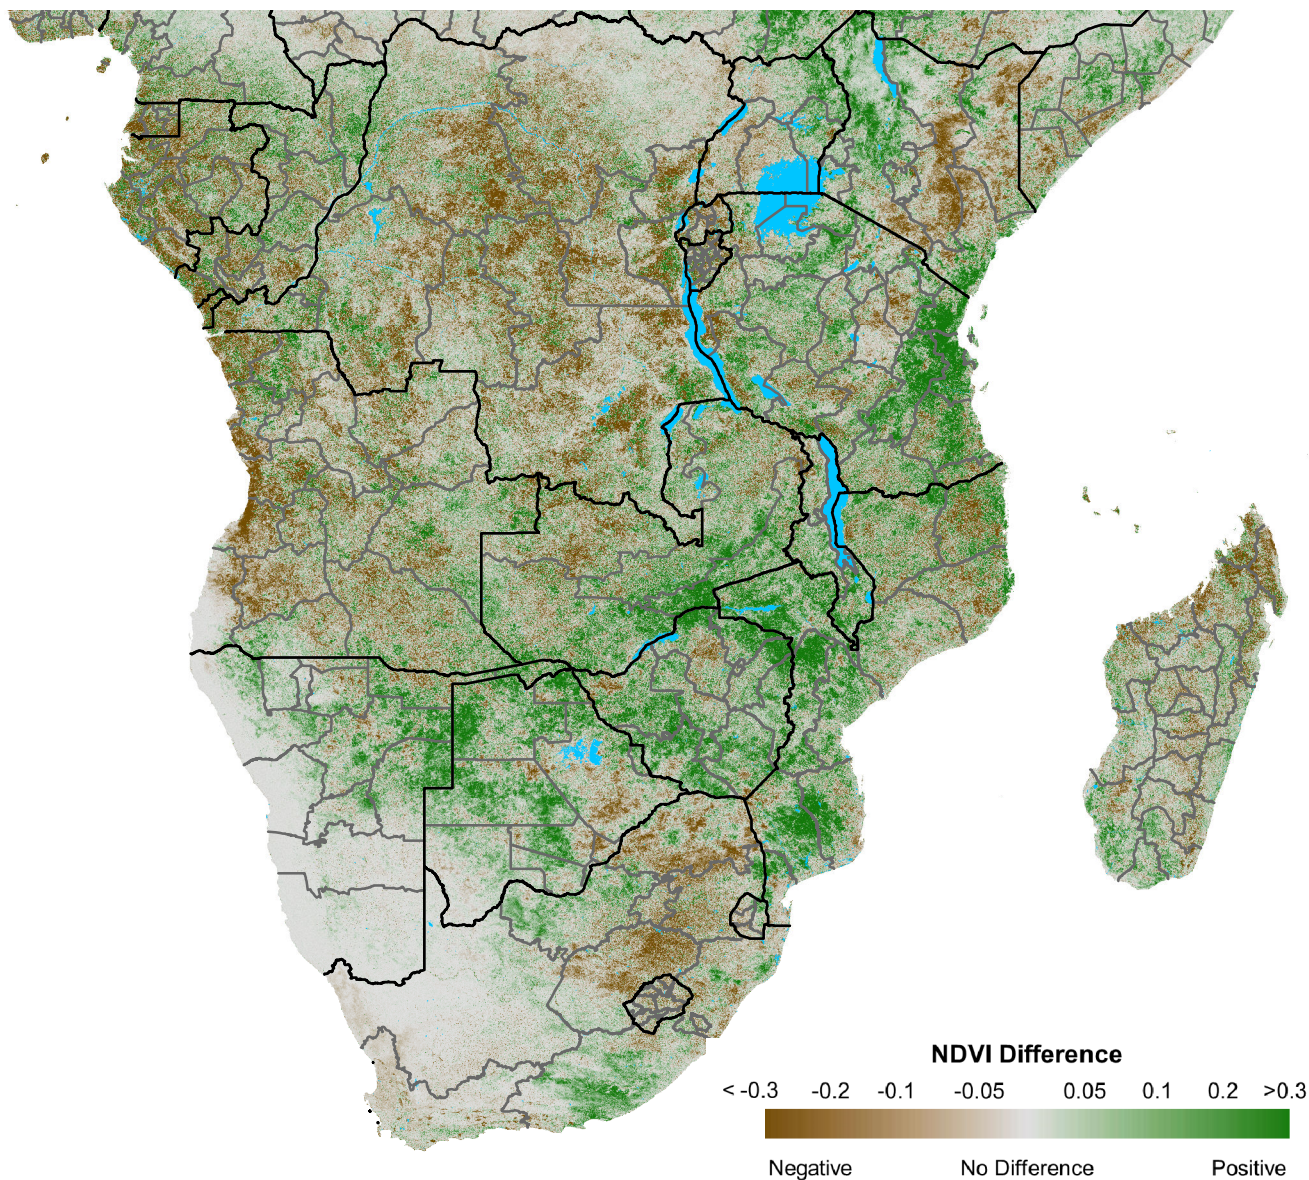

Southern Africa eMODIS 250m NDVI Difference

2017 minus 2016
Period 35 / Dec 11 - 20, 2017

NDVI Difference

Negative

No Difference

Positive