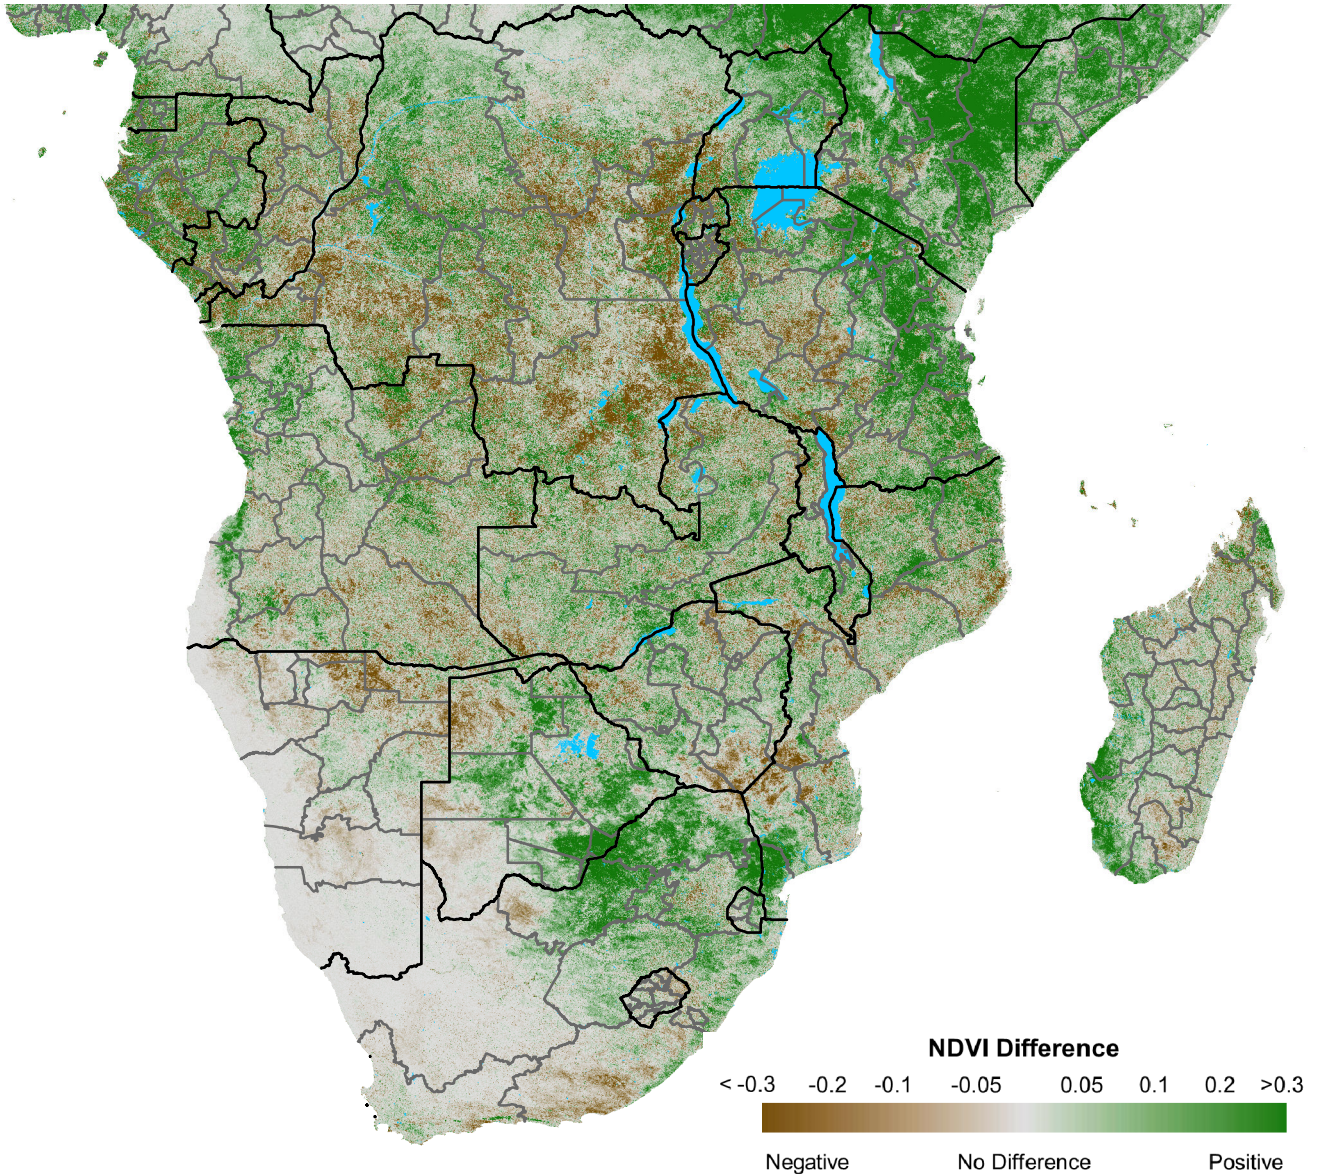

Southern Africa eMODIS 250m NDVI Difference

2019 minus 2018
Period 35 / Dec 11 - 20, 2019

NDVI Difference

Negative

No Difference

Positive