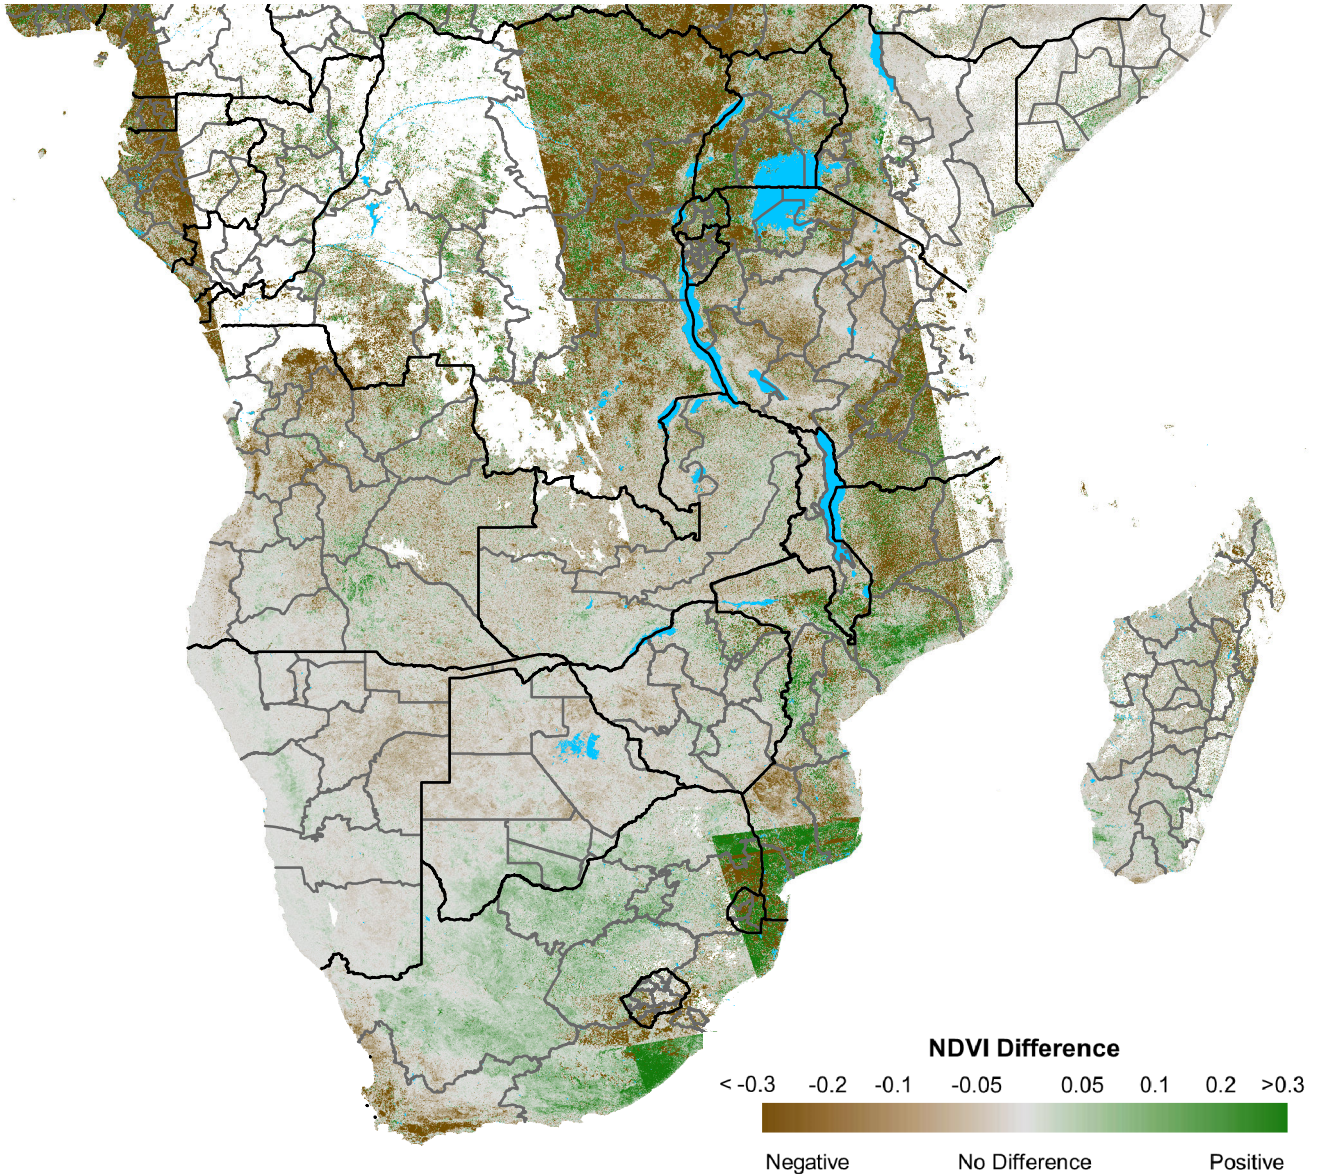

Southern Africa eMODIS 250m NDVI Difference

2022 minus 2021
Period 25 / Sep 01 - 10, 2022

NDVI Difference

Negative

No Difference

Positive