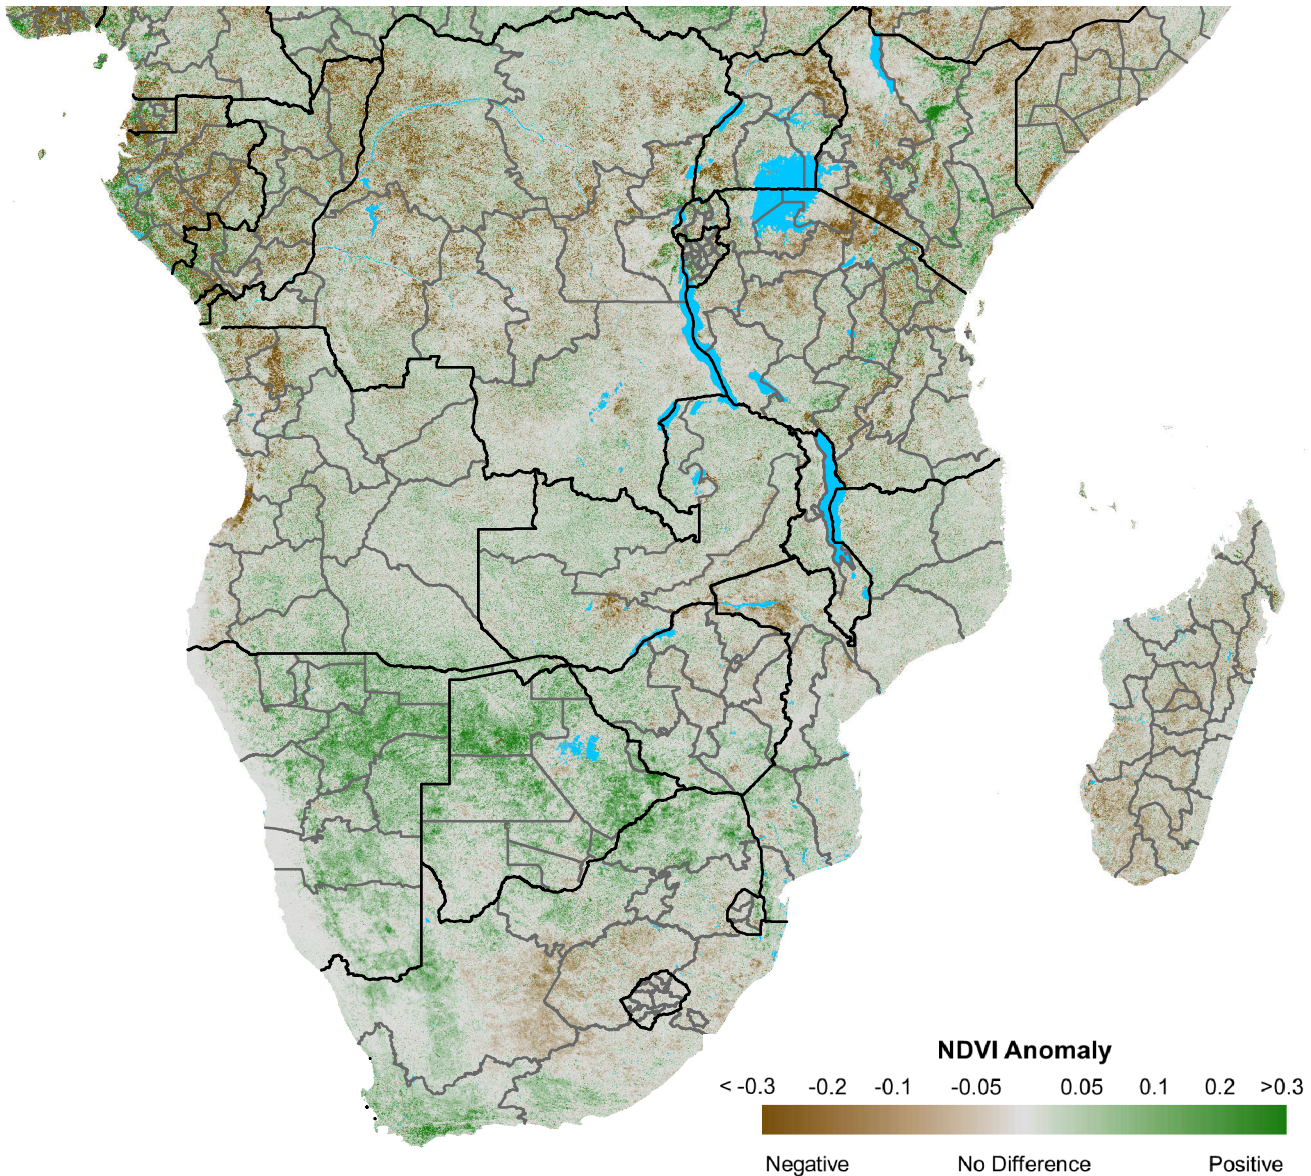

Southern Africa eMODIS 250m NDVI Anomaly

2014 minus Median (2003 - 2017)
Period 13 / May 01 - 10, 2014

NDVI Anomaly

Negative

No Difference

Positive