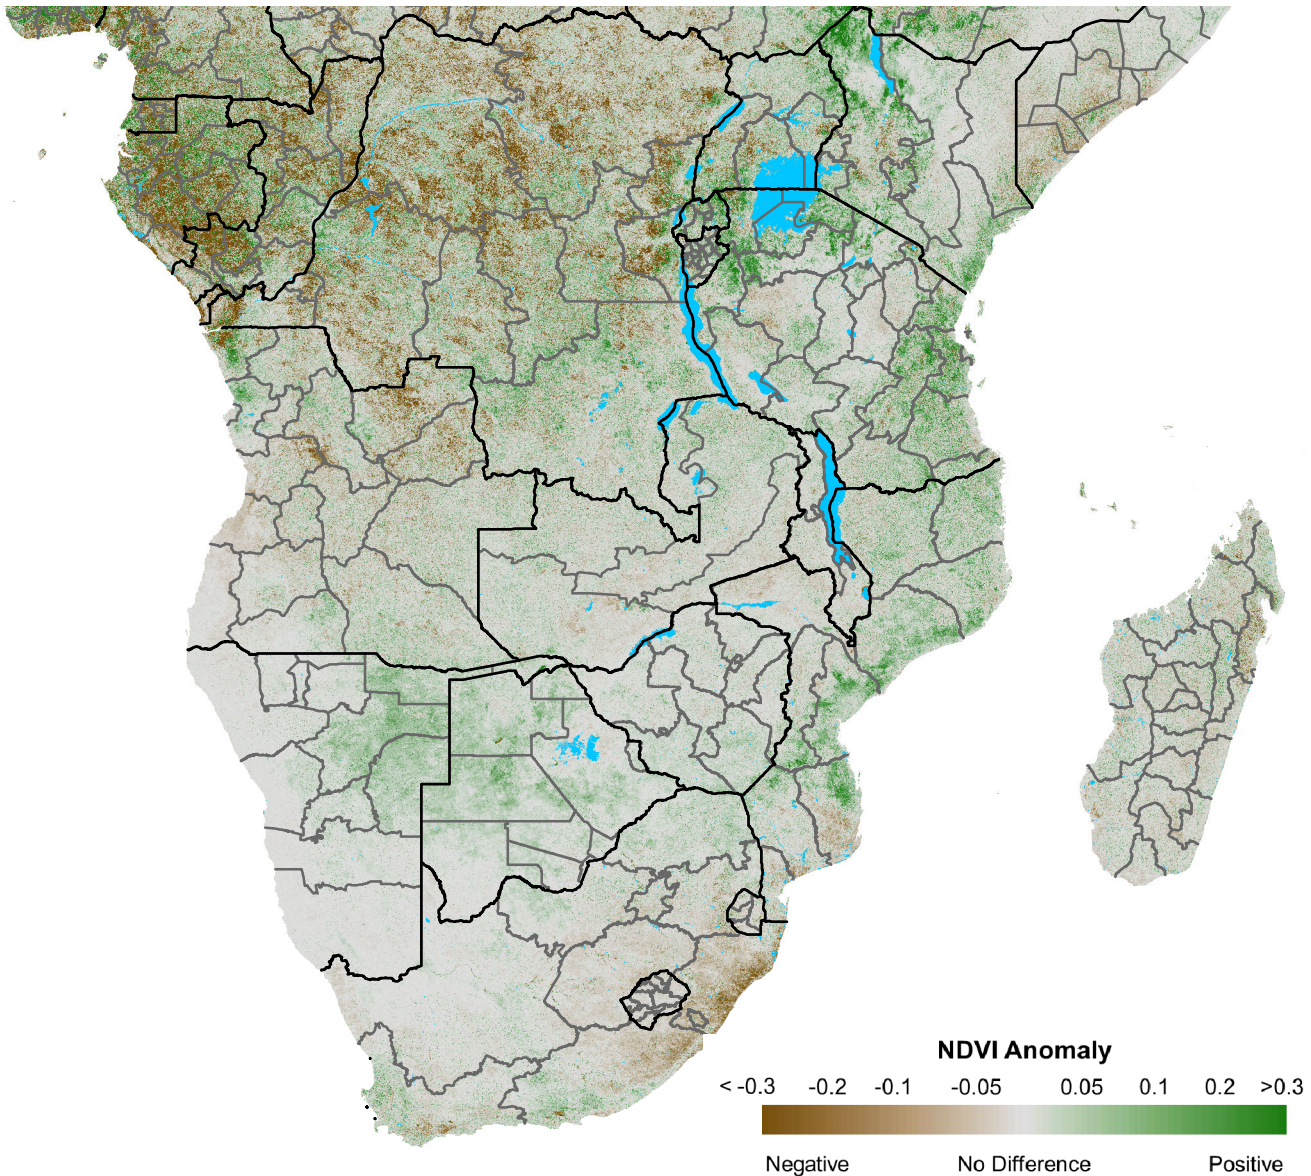

Southern Africa eMODIS 250m NDVI Anomaly

2014 minus Median (2003 - 2017)
Period 27 / Sep 21 - 30, 2014

NDVI Anomaly

Negative

No Difference

Positive