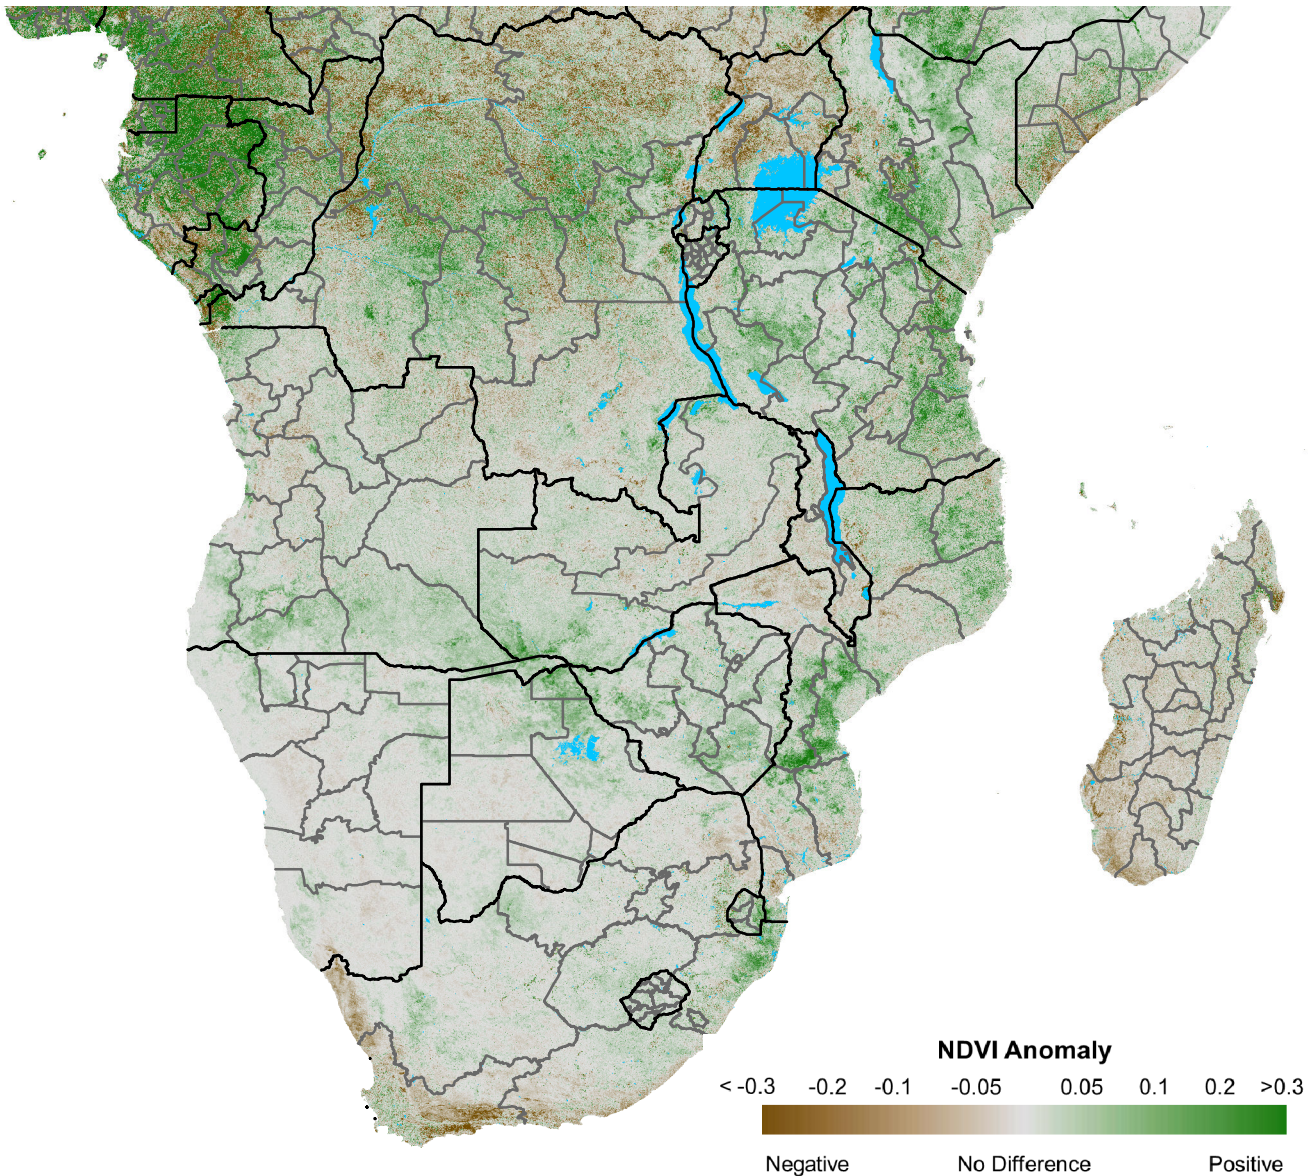

Southern Africa eMODIS 250m NDVI Anomaly

2018 minus Median (2003 - 2017)
Period 23 / Aug 11 - 20, 2018

NDVI Anomaly

Negative

No Difference

Positive