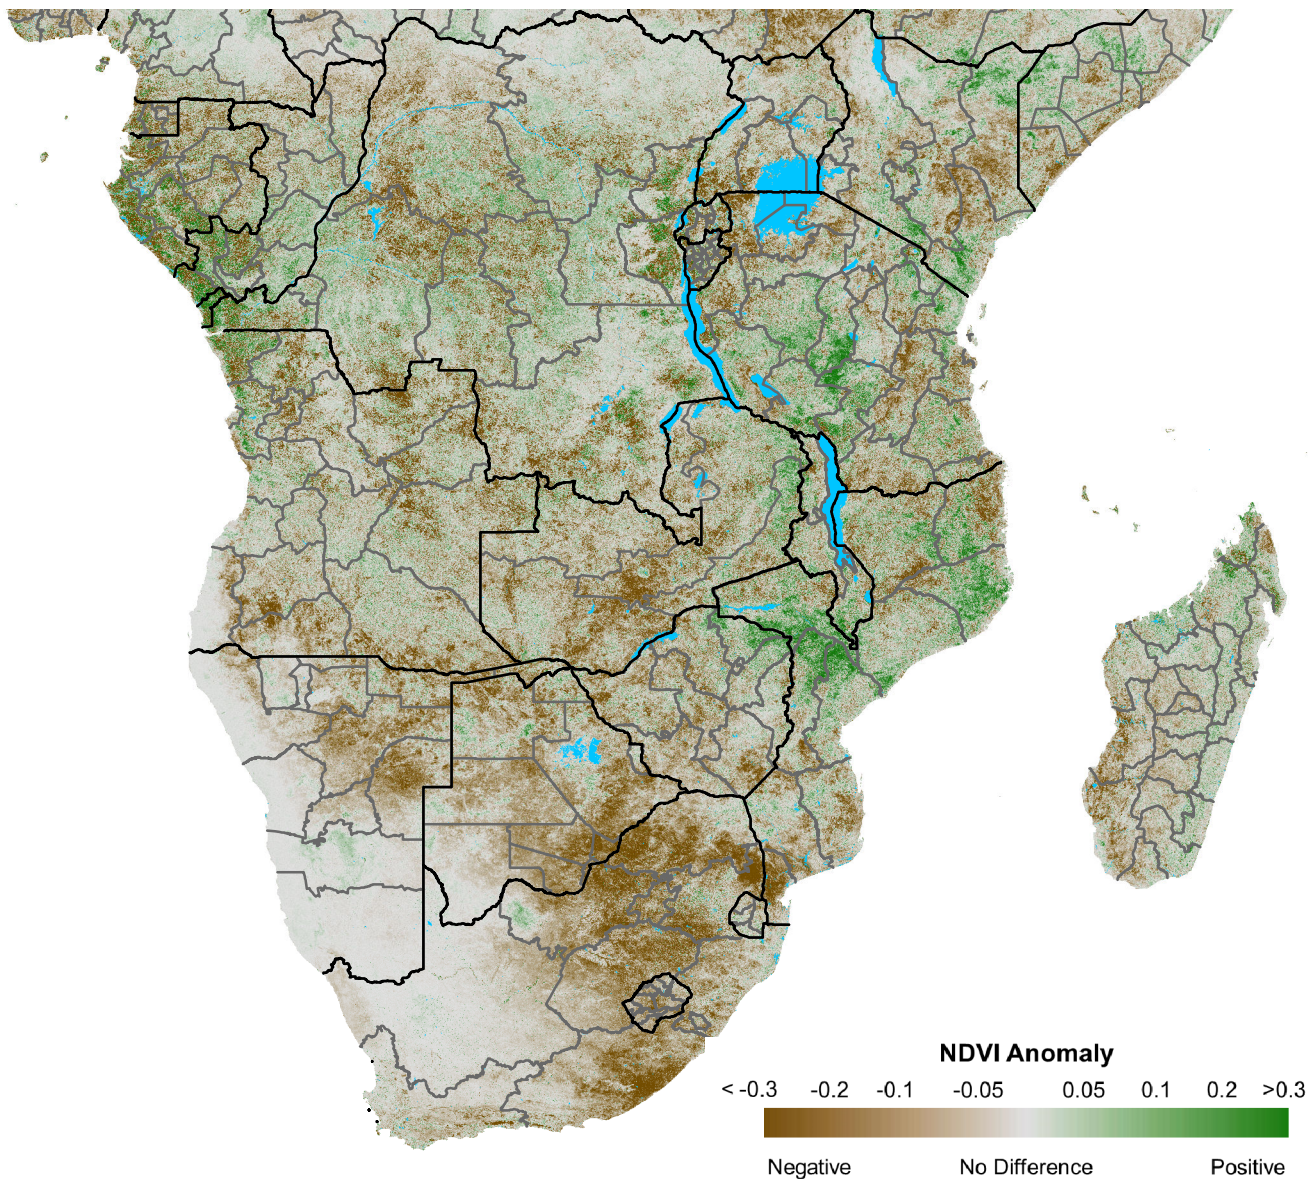

Southern Africa eMODIS 250m NDVI Anomaly

2018 minus Median (2003 - 2017)
Period 35 / Dec 11 - 20, 2018

NDVI Anomaly

Negative

No Difference

Positive