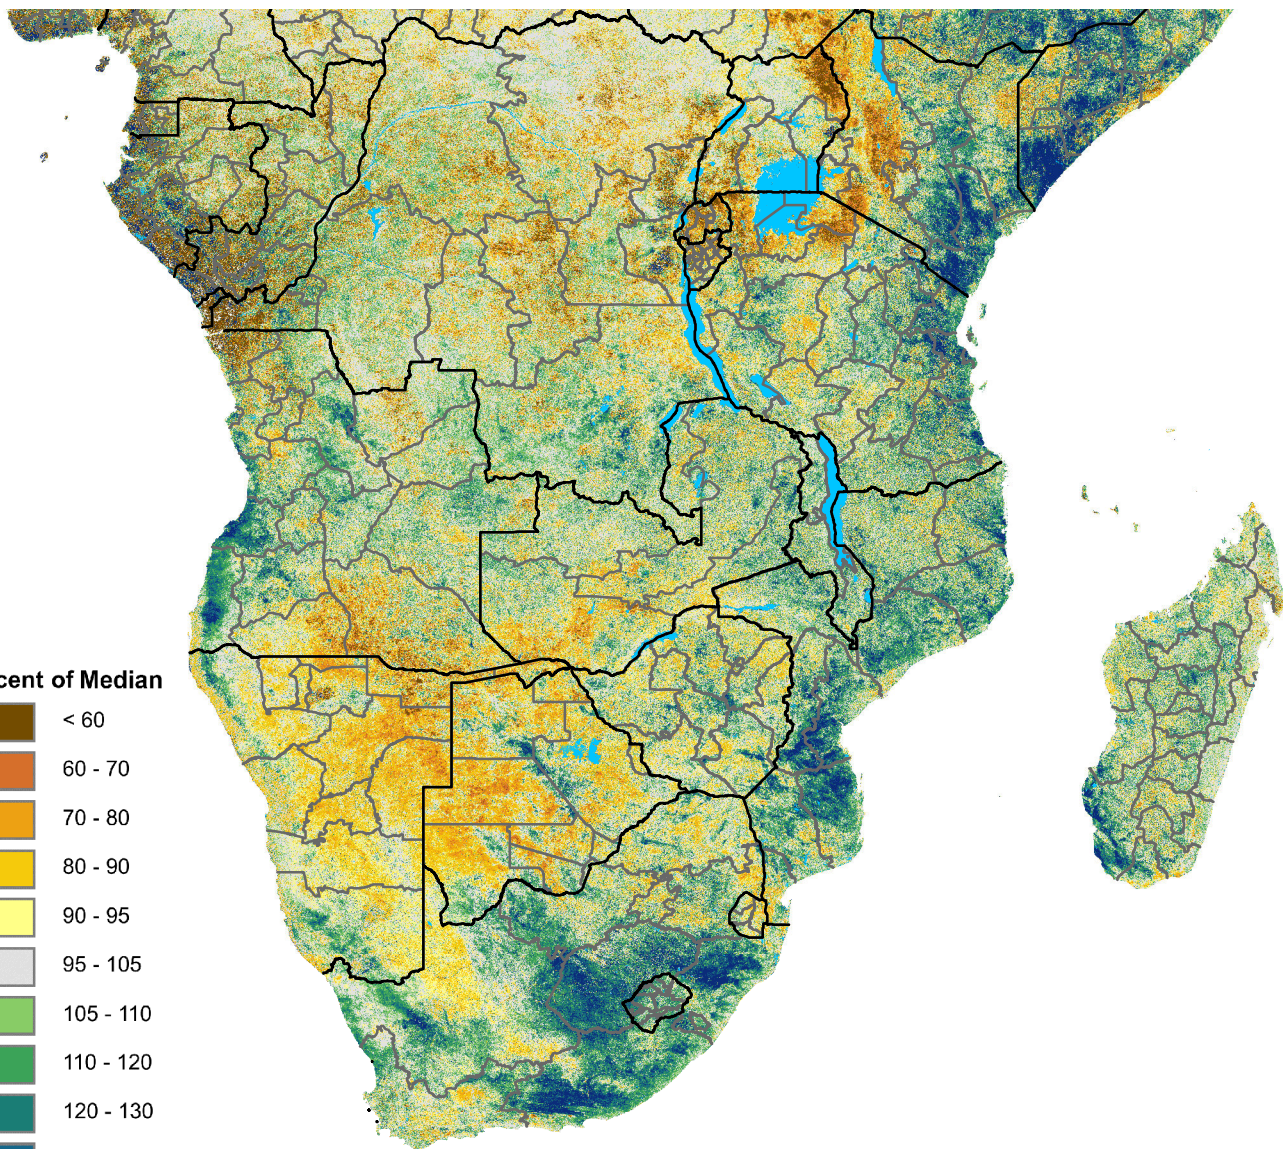

# Southern Africa eMODIS 250m Percent of Median NDVI

Period 29 / Oct 11 - 20, 2002