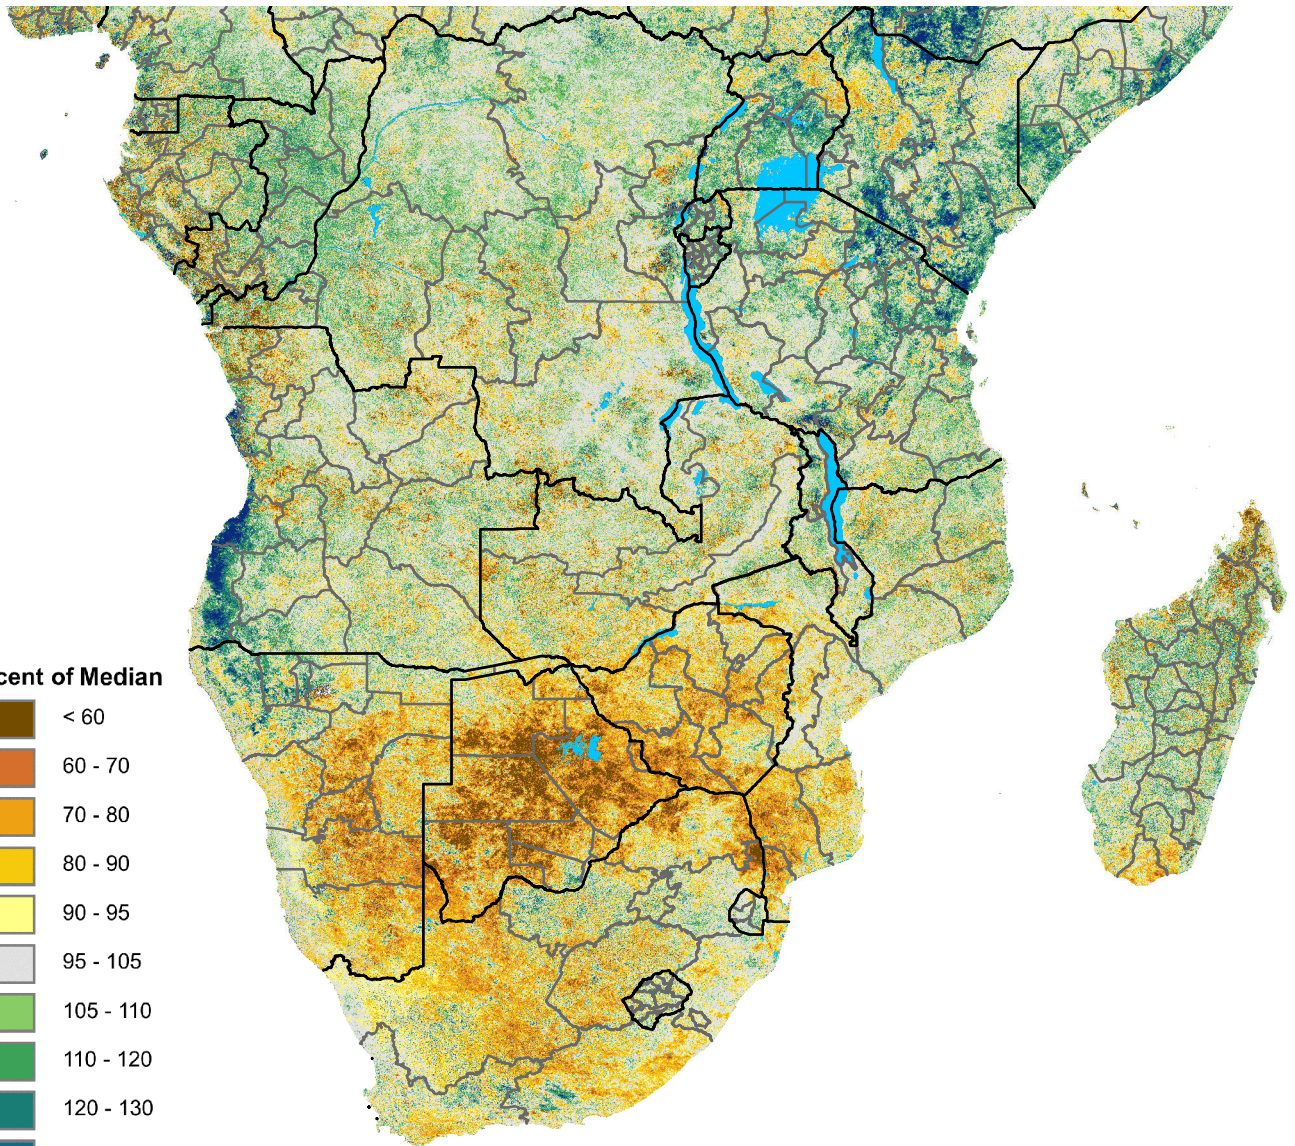

# Southern Africa eMODIS 250m Percent of Median NDVI

Period 05 / Feb 11 - 20, 2003