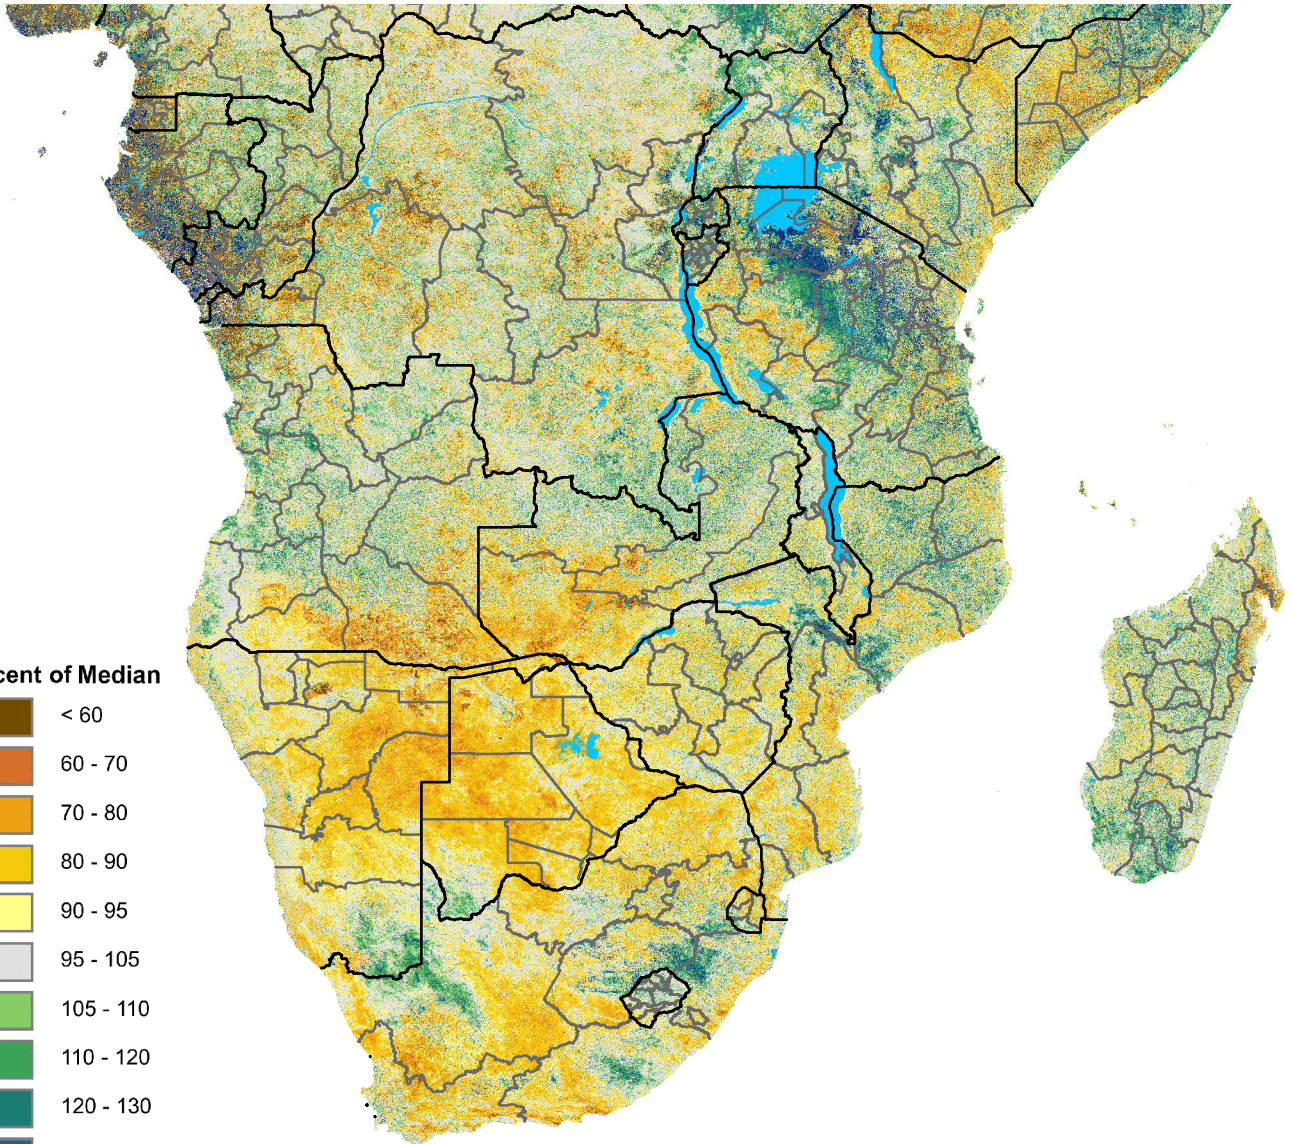

# Southern Africa eMODIS 250m Percent of Median NDVI

Period 28 / Oct 01 - 10, 2005